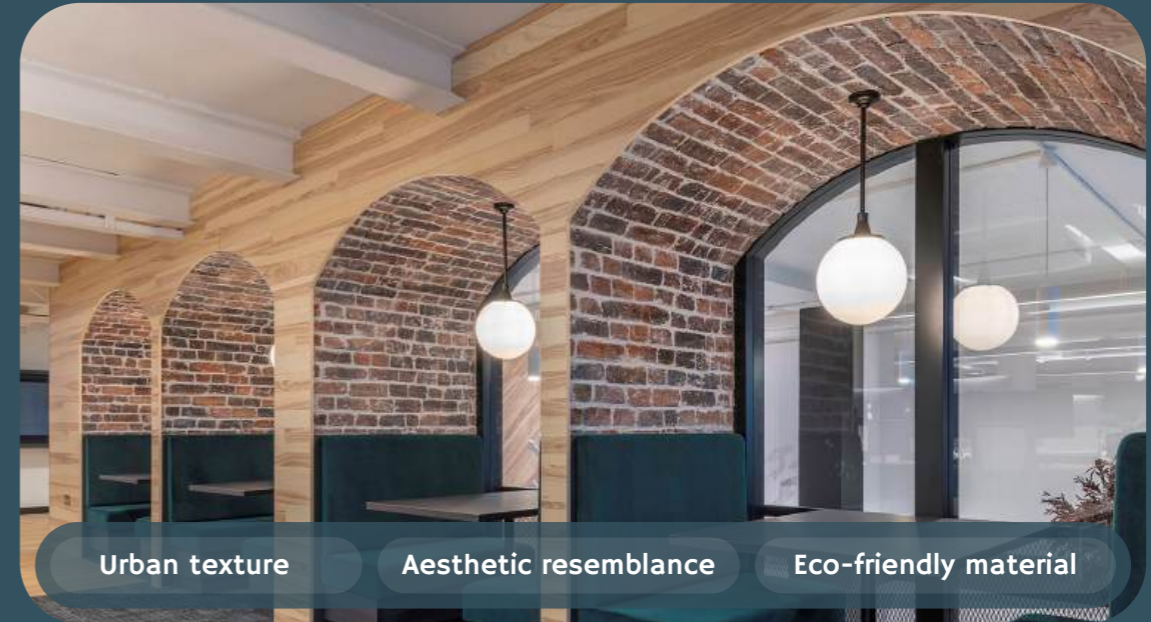

Urban texture

Aesthetic resemblance

Eco-friendly material

Brickwall.selection

Product Raw London Belfast Sandstone Limestone Croft Modern Weathered

Brick colour Unfinished / Requires painting Yellow / Gold Red / Purple / Brown Beige / Pale pink Cream / Light beige Rustic red / Purple Sky blue / Light grey Anthracite / Obsidian green

Samples (on request)

INNERSPACE
CHESHIRE

Brickwall.raw

Raw brick panels come in their raw plaster form. They must be painted but can be done so in whatever you wish, allowing for a wide range of styling options. Painting them white is a popular choice. The light reflective quality of the white surface enhances brightness in any space - but choose whatever colour you wish!