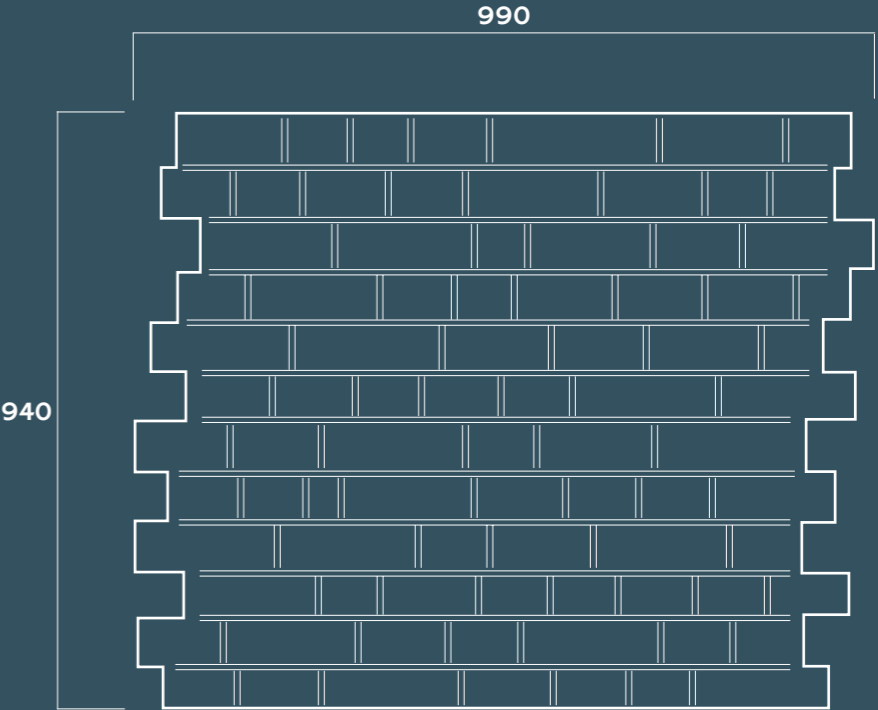

Brickwall.specification

Options	
Manufacturer	Made in Britain
Suitability	Interior use only
Size	Each panel is 990(W)*940(H)
Thickness	10mm(D)
Weight	Approx 5Kg / Panel
Standard composition	Cast from plaster of paris with a hessian interlayer for stability