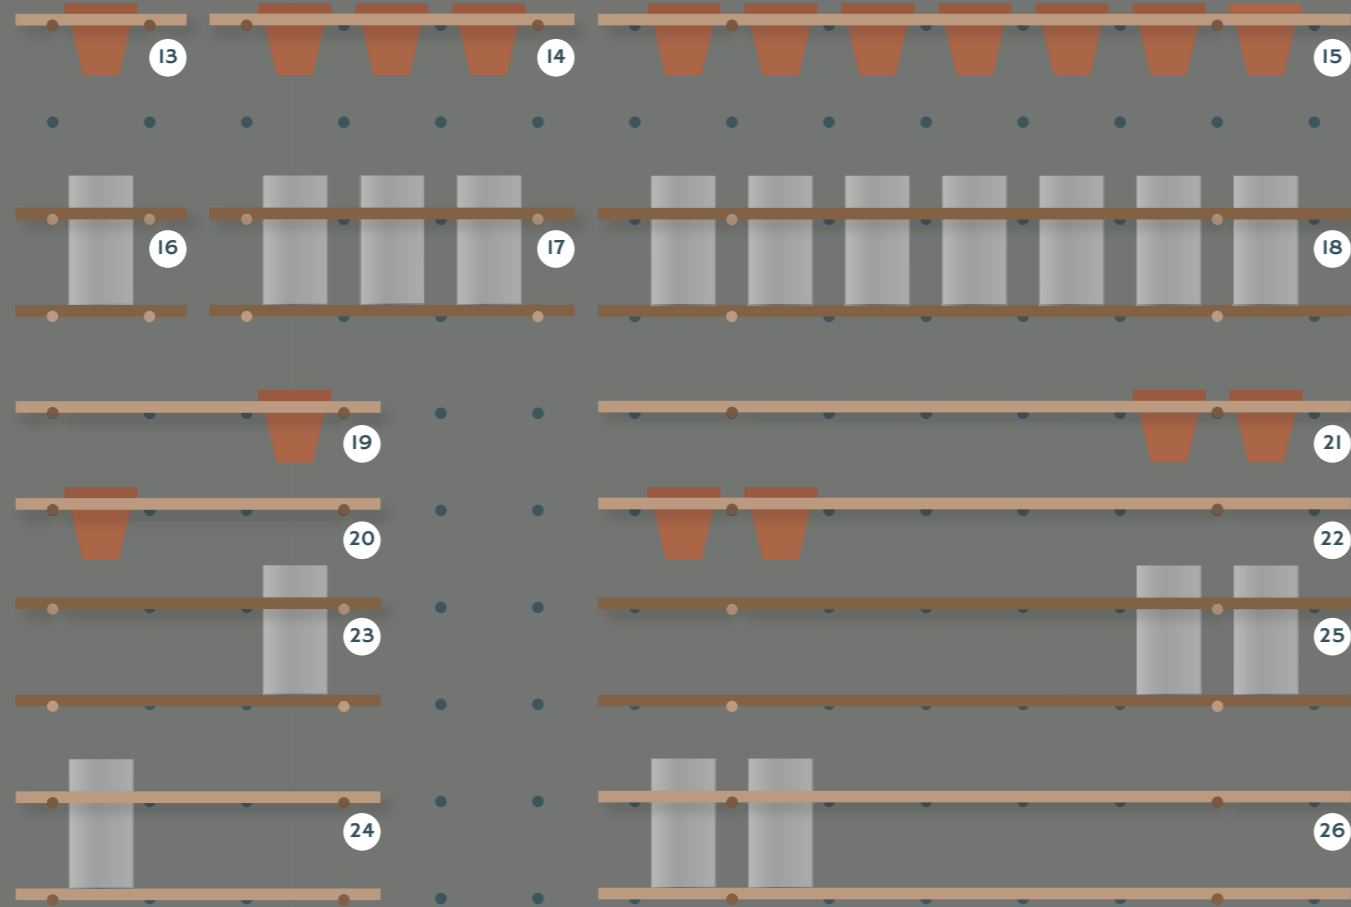

Ynghyd.pots+vases

- 13 Pot shelving
- 14 Pot shelving
- 15 Pot shelving
- 16 Vase shelving
- 17 Vase shelving
- 18 Vase shelving
- 19 Pot shelving
- 20 Pot shelving
- 21 Pot shelving
- 22 Pot shelving
- 23 Vase shelving
- 24 Vase shelving
- 25 Vase shelving
- 26 Vase shelving