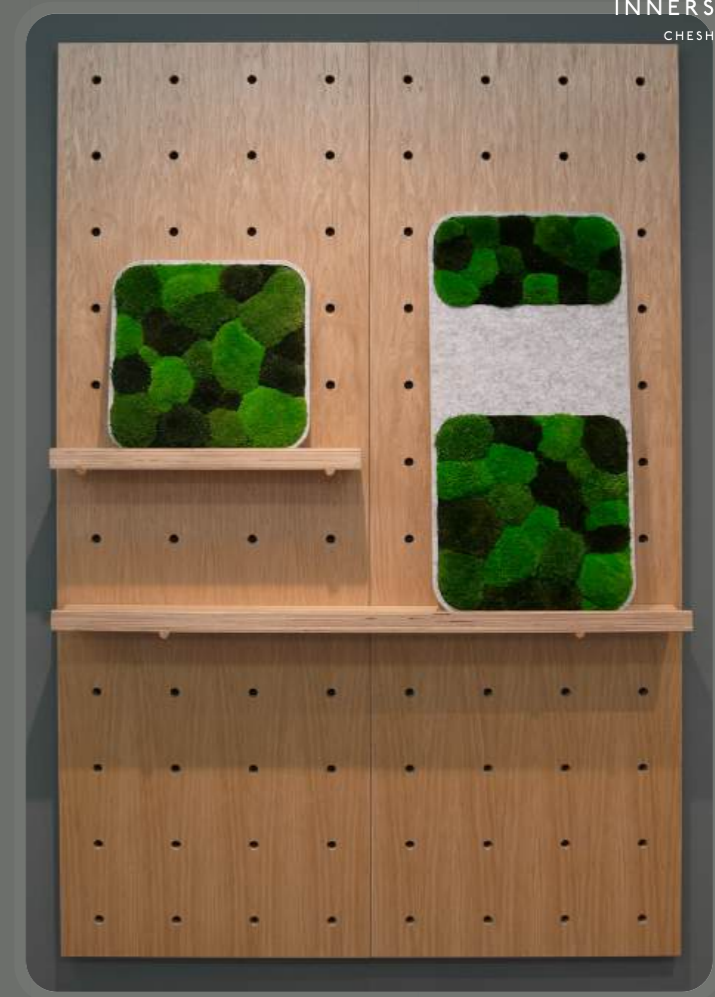

Ynghyd.shelves+pegs

- 1 Flat shelving
- 2 Flat shelving
- 3 Flat shelving
- 4 Lip shelving
- 5 Lip shelving
- 6 Lip shelving
- A Pegs (x4)
- B Divot pegs (x4)
- C Divot pegs+'S' hooks (x4)
- D Clip pegs (x4)

Ynghyd shelves + pegs are lovingly hand-crafted by our joinery team, and are as robust as they are beautiful. Choose from a wide range of sizes Lipped or not... the choice is yours.