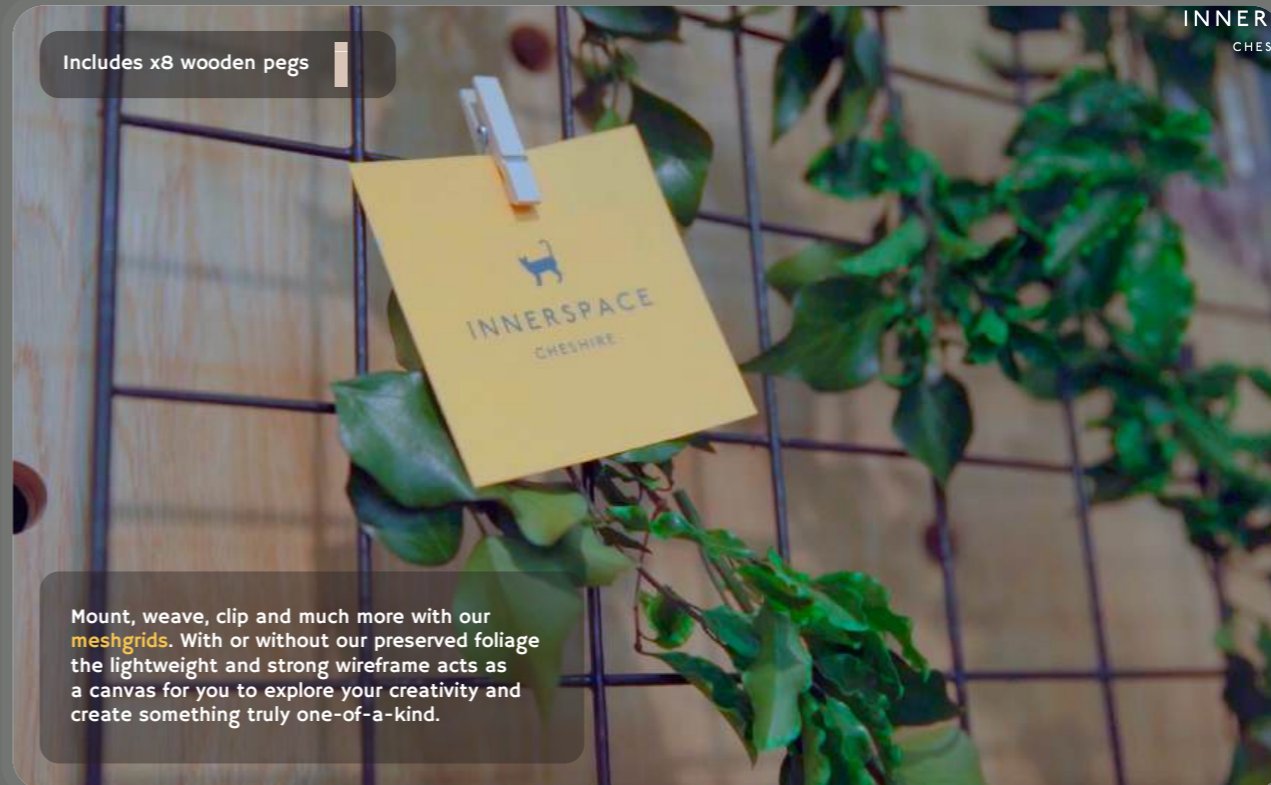

Mount, weave, clip and much more with our meshgrids. With or without our preserved foliage the lightweight and strong wireframe acts as a canvas for you to explore your creativity and create something truly one-of-a-kind.

INNERSPACE
CHESHIRE