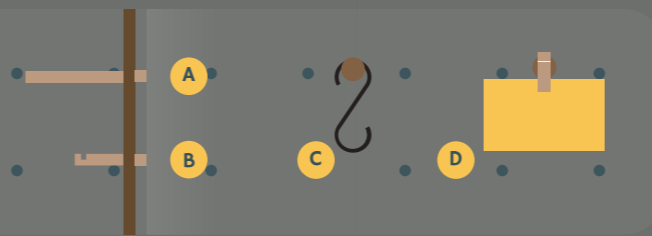

# Ynghyd.shelves+pegs

Flat shelving

Lip shelving

- 1 Flat shelving
- 2 Flat shelving
- 3 Flat shelving
- 4 Lip shelving
- 5 Lip shelving
- 6 Lip shelving
- A Pegs (x4)
- B Divot pegs (x4)
- C Divot pegs+'S' hooks (x4)
- D Clip pegs (x4)

Ynghyd shelves + pegs are lovingly hand-crafted by our joinery team, and are as robust as they are beautiful. Choose from a wide range of sizes Lipped or not... the choice is yours.