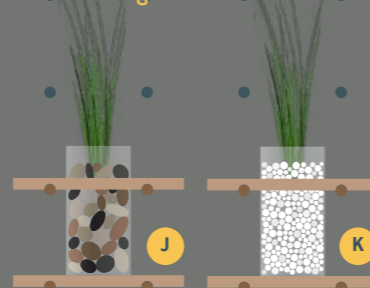

## Ynghyd.pots+vases

- I** Pot - foliage
- J** Vase - beargrass+pebbles
- K** Vase - beargrass+stones
- C1** Pot - Lamp black
- C2** Pot - Hick's blue
- C3** Pot - Dock blue
- C4** Pot - Clay mid
- C5** Pot - Gold
- C6** Pot - Pale Wedgewood
- C7** Pot - Stock
- C8** Pot - Heat
- C9** Pot - Orange aurora
- C10** Pot - Mister david
- C11** Pot - Citrine
- C12** Pot - Book room green
- C13** Pot - Rolling fog dark
- C14** Pot - Loft white

Natureverde.terracotta pots

Natureverde.glass vases

Our terracotta pots are available in a selection of colours and slot securely into holes within Ynghyd's shelving. They can contain our trademark foliage. Our glass jars can be filled with natural pebbles or stones with preserved central beargrass strands. This classy yet straightforward decorative piece is perfect for your space.