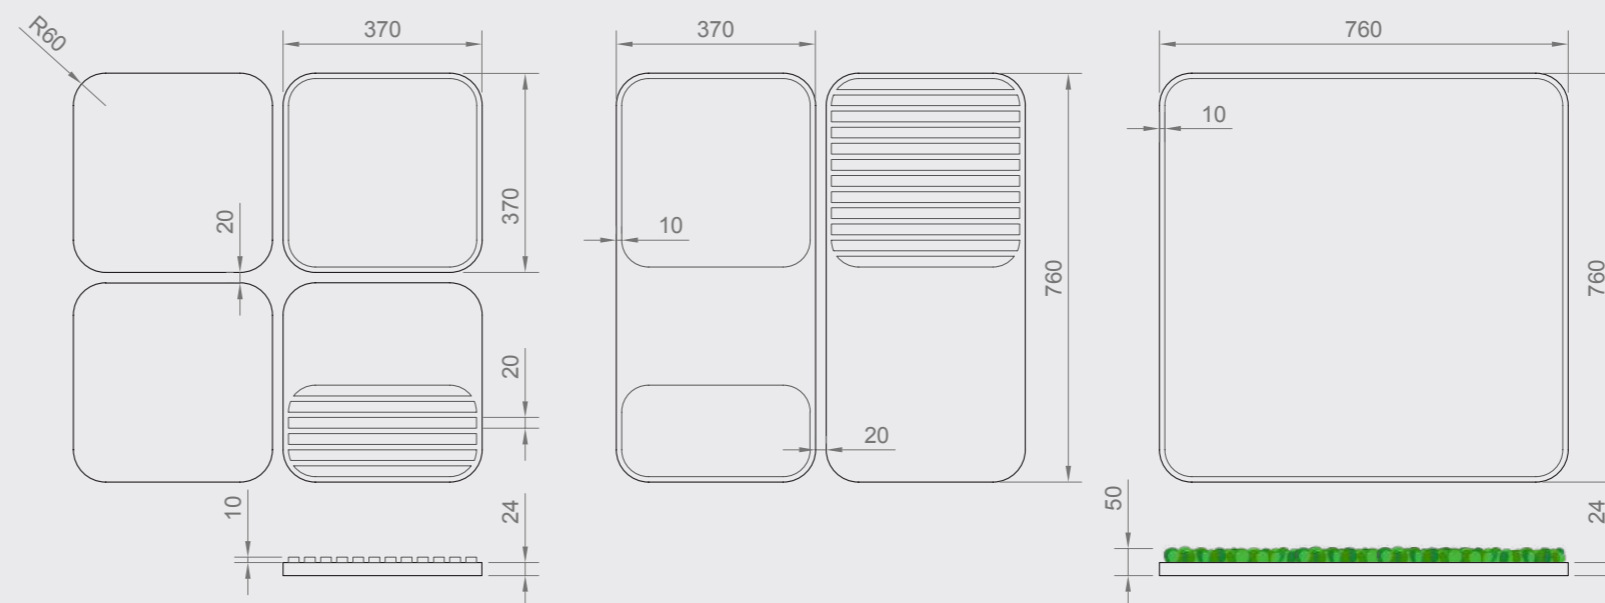

Dimensions.
As per drawing. Standard sizes only.

Weight.
Approx 4Kg / Sqm

We'd love to hear from you.

01270 625043

office@innerspacecheshire.co.uk

www.innerspacecheshire.co.uk

INNERSPACE

CHESHIRE