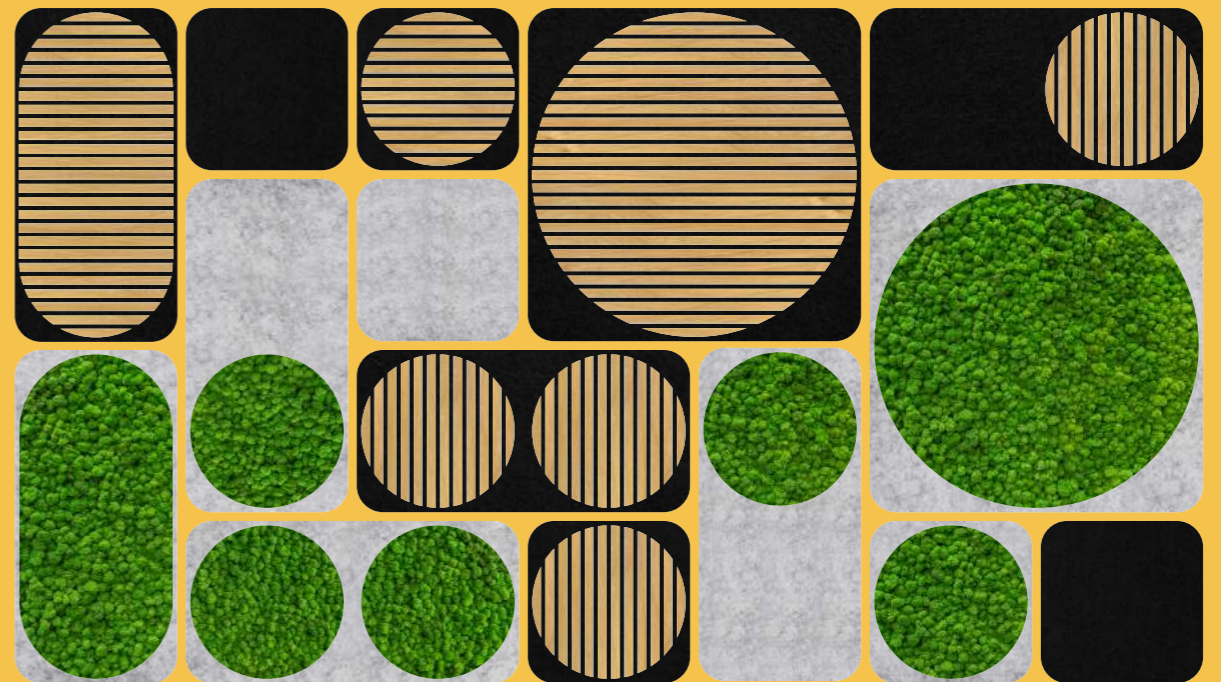

Modular.circle

BIOPHILIA & TIMBER RANGE

Modular circle panels create a stunning artpiece on the wall. Circles are simple and harmonious, they make interior spaces welcoming and less intimidating than sharp angles and edges.