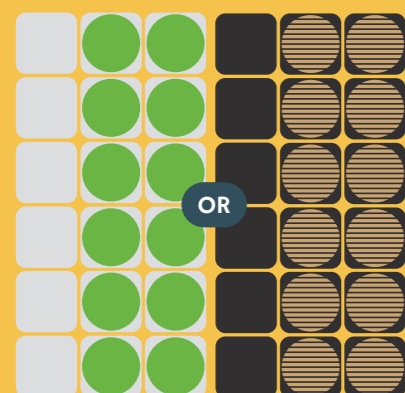

Modular.circle
Pack 1