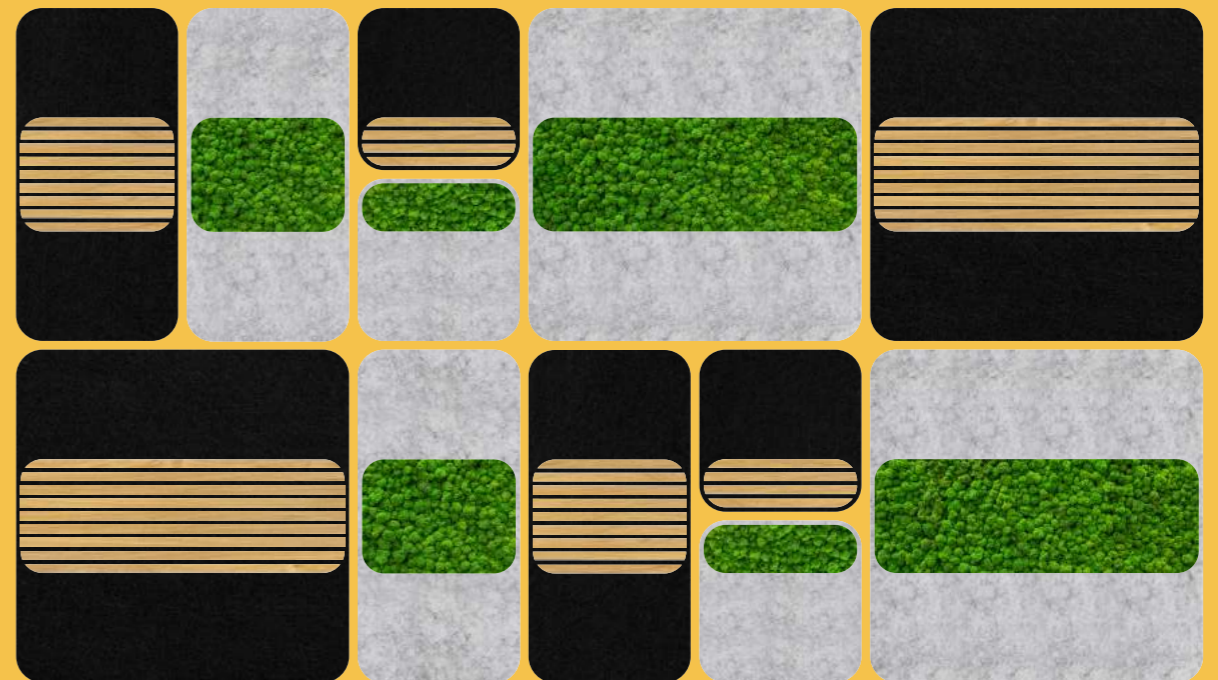

Modular.horizon

BIOPHILIA & TIMBER RANGE

Modular horizon panels are suited for interior spaces where people want to unwind and feel at ease. The panels mimic natural horizons. This connection with nature can create a soothing atmosphere.