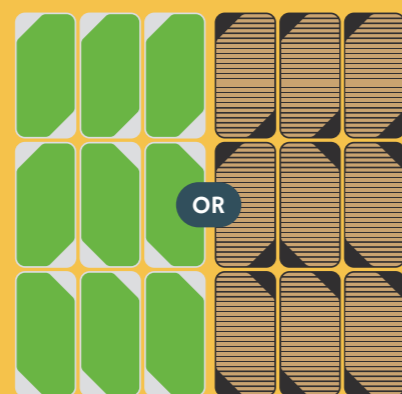

Modular.diagonal
Pack 2