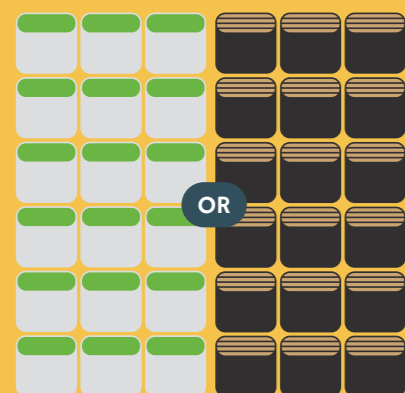

Modular.horizon
Pack 7

felt+moss   felt+slat