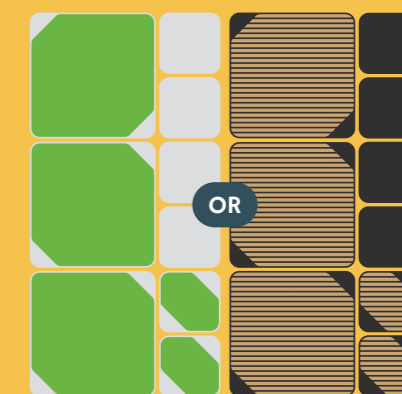

Modular.diagonal
Pack 6