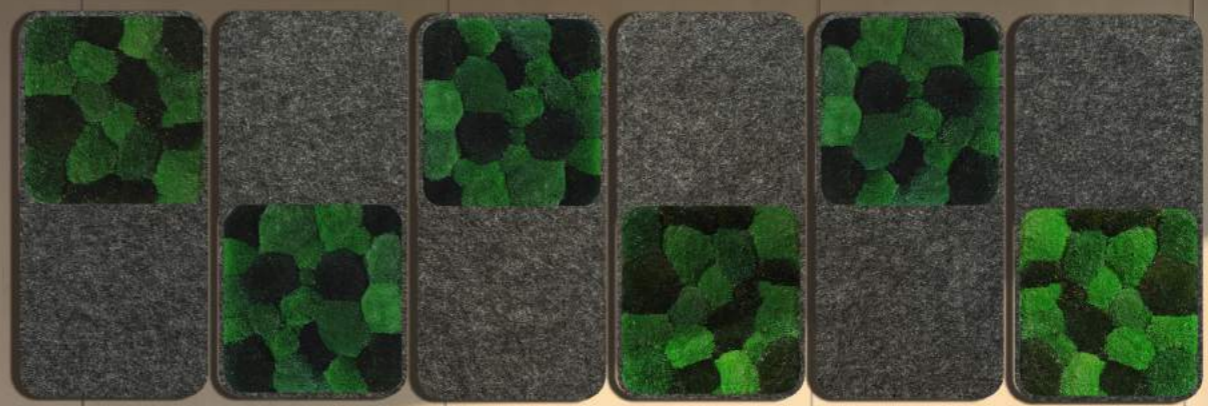

INNERSPACE
CHESHIRE

modular.classic 7.