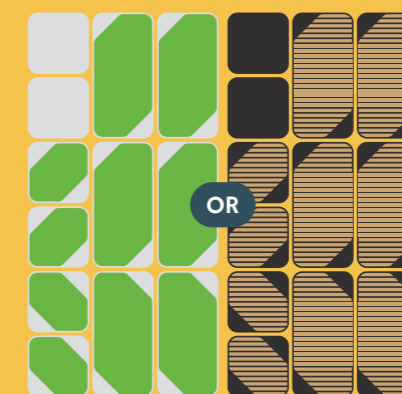

Modular.diagonal
Pack 5