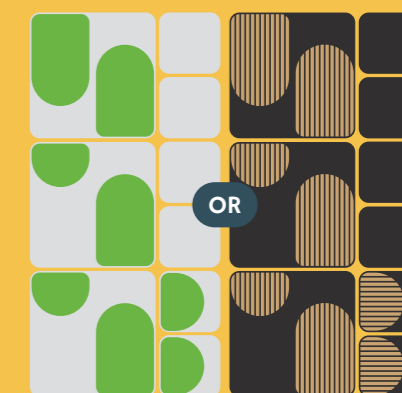

Modular.curve

BIOPHILIA & TIMBER RANGE

INNERSPACE
CHESHIRE

Modular curve panels bring a sense of softness to your design. They are inviting and feel less rigid or austere. Modular curve panels provide contrast to interior spaces with predominantly straight lines.

INNERSPACE
CHESHIRE

Modular.curve
Pack 1

felt+moss felt+slat

Modular.curve
Pack 2

felt+moss felt+slat

Modular.curve
Pack 3

felt+moss felt+slat

Modular.curve
Pack 4

felt+moss felt+slat

Modular.curve
Pack 5

felt+moss felt+slat

Modular.curve
Pack 6

felt+moss felt+slat

Modular.curve
Pack 7

felt+slat+moss

Modular.curve
Pack 8

Four panels showing felt backboard options: a white felt backboard, a grey felt backboard with a white felt panel, a black felt backboard, and a grey felt backboard with a white felt panel. To the right is a color palette with 12 swatches labeled: mustard, orange, green, red, black, blue, dark grey, beige, light grey, and yellow.