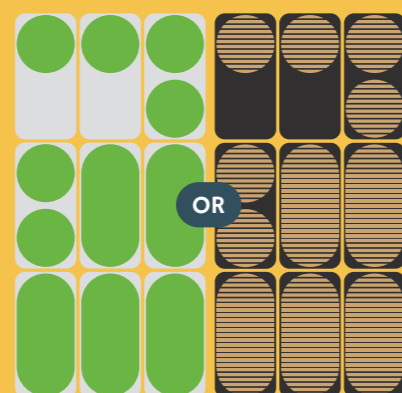

Modular.circle
Pack 2