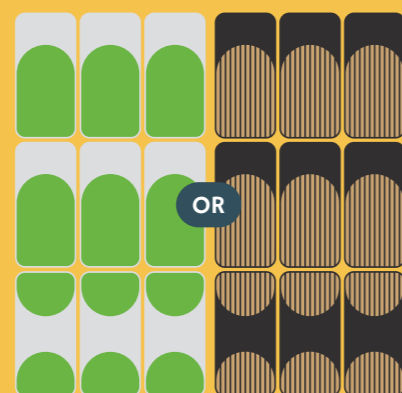

Modular.curve

BIOPHILIA & TIMBER RANGE

INNERSPACE
CHESHIRE

Modular curve panels bring a sense of softness to your design. They are inviting and feel less rigid or austere. Modular curve panels provide contrast to interior spaces with predominantly straight lines.

INNERSPACE
CHESHIRE

Modular.curve
Pack 1

felt+moss felt+slat

Modular.curve
Pack 2

felt+moss felt+slat

Modular.curve
Pack 3

felt+moss felt+slat

Modular.curve
Pack 4