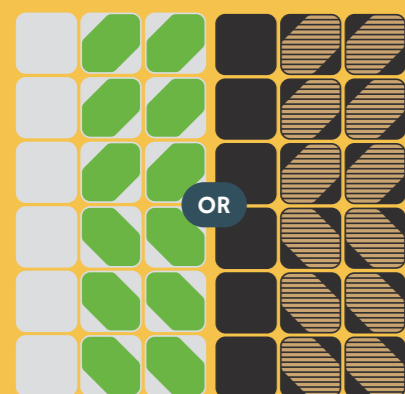

Modular.diagonal

BIOPHILIA & TIMBER RANGE

Modular diagonal panels are daring and bold. Rotating the panels in multiple directions, can create a real statement piece, drawing your eyes along the diagonal lines. They introduce contrast that can liven up interior spaces.

Modular.diagonal
Pack 1

felt+moss felt+slat

Modular.diagonal
Pack 2

felt+moss felt+slat

Modular.diagonal
Pack 3

felt+moss felt+slat

Modular.diagonal
Pack 4

felt+moss felt+slat

choose two felt colours

felt+moss+slat

select your pack

view options on pages 9, 13, 17, 21, 25

Pack 7 Pack 8 Pack 9 Pack 10 Pack 11 Pack 12

Step 3 - Choose your finish.

Finish. felt

choose your felt backboard

Four panels showing felt backboard options: a white felt backboard, a grey felt backboard with a white felt panel, a black felt backboard, and a grey felt backboard with a white felt panel. To the right is a color palette with 12 swatches labeled: mustard, orange, green, red, black, blue, dark grey, beige, light grey, and yellow.