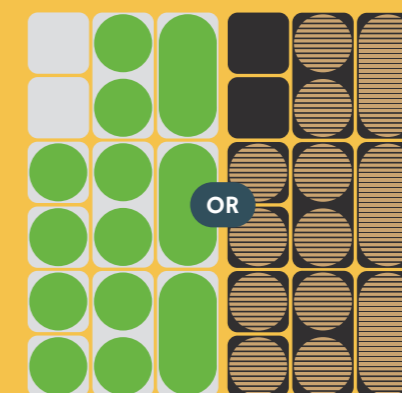

Modular.circle
Pack 5