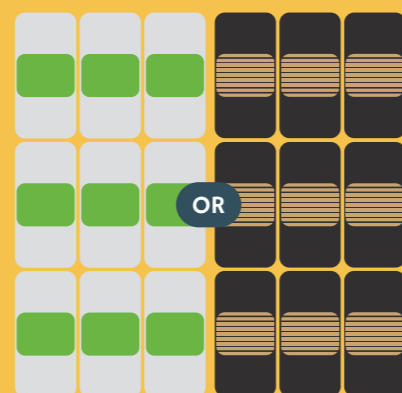

Modular.horizon
Pack 8

felt+moss   felt+slat