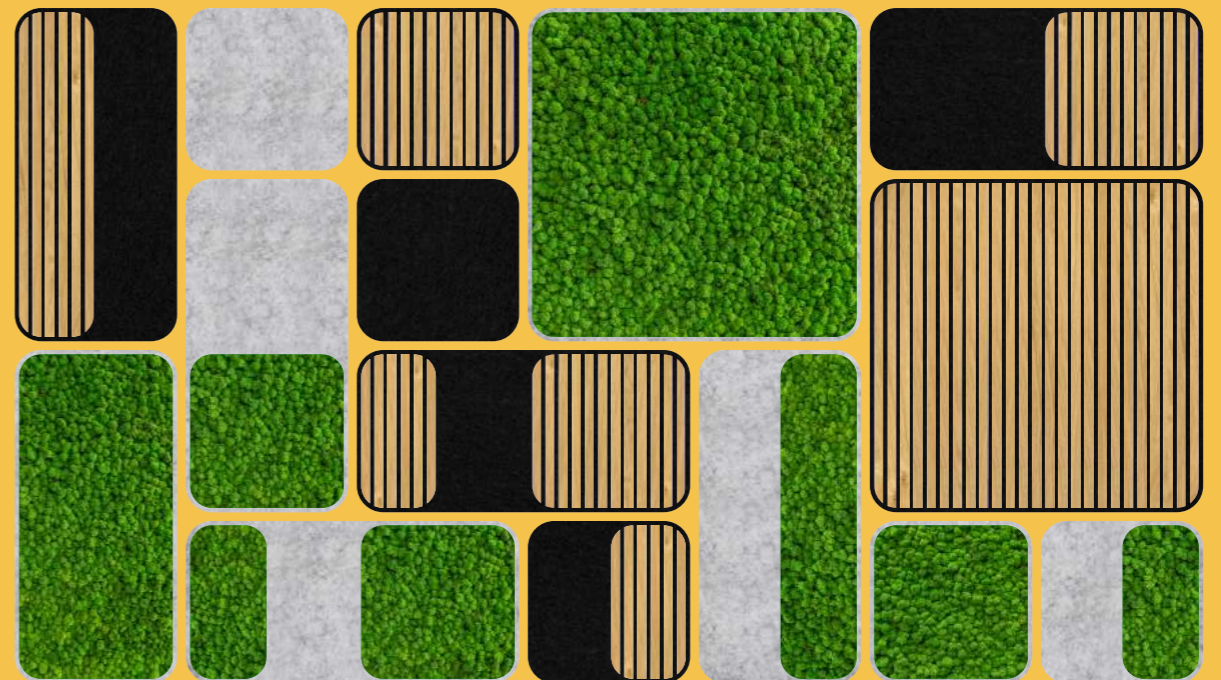

Guide.

Modular **guide** 26

Modular **specification** 30

Modular.classic

BIOPHILIA & TIMBER RANGE

Modular classic panels have simplicity and a timeless elegance. Panel combinations can be adapted to various interior spaces, remaining stunning regardless of fast changing design trends.