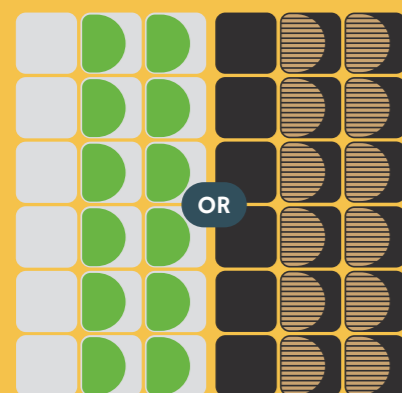

Modular.curve
Pack 7

Modular.curve
Pack 1

felt+moss   felt+slat