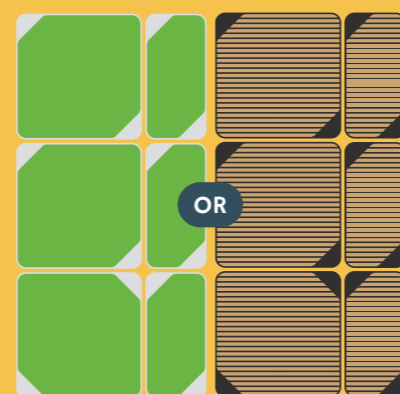

Modular.diagonal

BIOPHILIA & TIMBER RANGE

Modular diagonal panels are daring and bold. Rotating the panels in multiple directions, can create a real statement piece, drawing your eyes along the diagonal lines. They introduce contrast that can liven up interior spaces.

Modular.diagonal
Pack 1

felt+moss felt+slat

Modular.diagonal
Pack 2

felt+moss felt+slat

Modular.diagonal
Pack 3

felt+moss felt+slat

Modular.diagonal
Pack 4

felt+moss felt+slat

choose two felt colours

felt+moss+slat

select your pack

view options on pages 9, 13, 17, 21, 25

Pack 7 Pack 8 Pack 9 Pack 10 Pack 11 Pack 12

Step 3 - Choose your finish.

Finish. felt

choose your felt backboard

Four panels showing felt backboard options: a white felt backboard, a grey felt backboard with a white felt panel, a black felt backboard, and a grey felt backboard with a white felt panel. To the right is a color palette with 12 swatches labeled: mustard, orange, green, red, black, blue, dark grey, beige, light grey, and yellow.