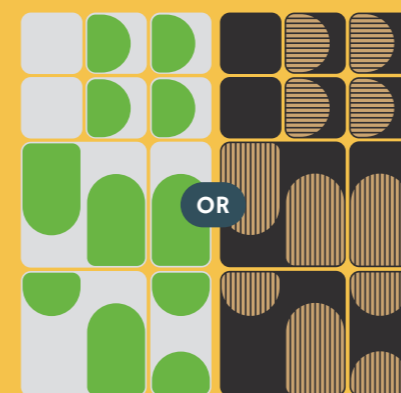

Modular.curve

BIOPHILIA & TIMBER RANGE

INNERSPACE
CHESHIRE

Modular curve panels bring a sense of softness to your design. They are inviting and feel less rigid or austere. Modular curve panels provide contrast to interior spaces with predominantly straight lines.

INNERSPACE
CHESHIRE

Modular.curve
Pack 1

felt+moss felt+slat

Modular.curve
Pack 2

felt+moss felt+slat

Modular.curve
Pack 3

felt+moss felt+slat

Modular.curve
Pack 4

felt+moss felt+slat

Modular.curve
Pack 5

felt+moss felt+slat

Modular.curve
Pack 6

felt+moss felt+slat

Modular.curve
Pack 7

felt+slat+moss

Modular.curve
Pack 8

Four panels showing felt backboard options: a white felt backboard, a grey felt backboard with a white felt panel, a black felt backboard, and a grey felt backboard with a white felt panel. To the right is a color palette with 12 swatches labeled: mustard, orange, green, red, black, blue, dark grey, beige, light grey, and yellow.