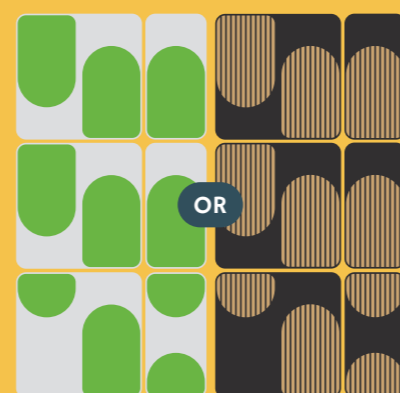

Modular.curve

BIOPHILIA & TIMBER RANGE

INNERSPACE
CHESHIRE

Modular curve panels bring a sense of softness to your design. They are inviting and feel less rigid or austere. Modular curve panels provide contrast to interior spaces with predominantly straight lines.

INNERSPACE
CHESHIRE

Modular.curve
Pack 1

felt+moss felt+slat

Modular.curve
Pack 2

felt+moss felt+slat

Modular.curve
Pack 3

felt+moss felt+slat

Modular.curve
Pack 4

felt+moss felt+slat

Modular.curve
Pack 5

felt+moss felt+slat

Modular.curve
Pack 6

felt+moss felt+slat

Modular.curve
Pack 7

felt+slat+moss

Modular.curve
Pack 8

Four panels showing felt backboard options: a white felt backboard, a grey felt backboard with a white felt panel, a black felt backboard, and a grey felt backboard with a white felt panel. To the right is a color palette with 12 swatches labeled: mustard, orange, green, red, black, blue, dark grey, beige, light grey, and yellow.