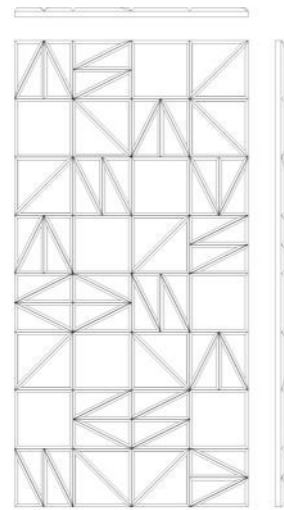

DESIGN 2: 1200 x 600 mm