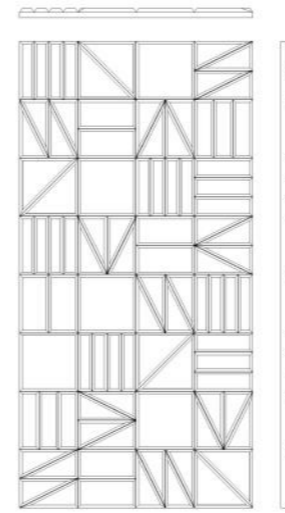

CIRCLE:

STANDARD: 150 mm Ø
L: 300 mm Ø
XL: 600 mm Ø

HALF RECTANGLE:

STANDARD: 150 x 75 mm
L: 300 x 150 mm
XL: 600 x 300 mm

HEXAGON:

STANDARD: 150 x 173 r
L: 300 x 346 r
XL: 600 x 693 r

SQUARED

Our Squared collection was first inspired by the shapes and forms found in or local Tudor architecture.

DESIGN 1: 1200 x 600 mm

DESIGN 2: 1200 x 600 mm

DESIGN 3: 1200 x 600 mm

DESIGN 4: 1200 x 600 mm

DESIGN 1: 300 x 600 mm

DESIGN 2: 300 x 600 mm

DESIGN 3: 300 x 600 mm

DESIGN 4: 300 x 600 mm

RANDOM:

DESIGN 1: 1200 x 600 mm

DESIGN 2: 1200 x 600 mm

DESIGN 3: 1200 x 600 mm

DESIGN 4: 1200 x 600 mm

DESIGN 1: 300 x 600 mm

DESIGN 2: 300 x 600 mm

DESIGN 3: 300 x 600 mm

SQUARE:

STANDARD: 150 x 150 mm
L: 300 x 300 mm
XL: 600 x 600 mm

HALF TRIANGLE:

STANDARD: 150 x 150 mm
L: 300 x 300 mm
XL: 600 x 600 mm

QUARTER TRIANGLE:

STANDARD: 150 x 75 mm
L: 300 x 150 mm
XL: 600 x 300 mm