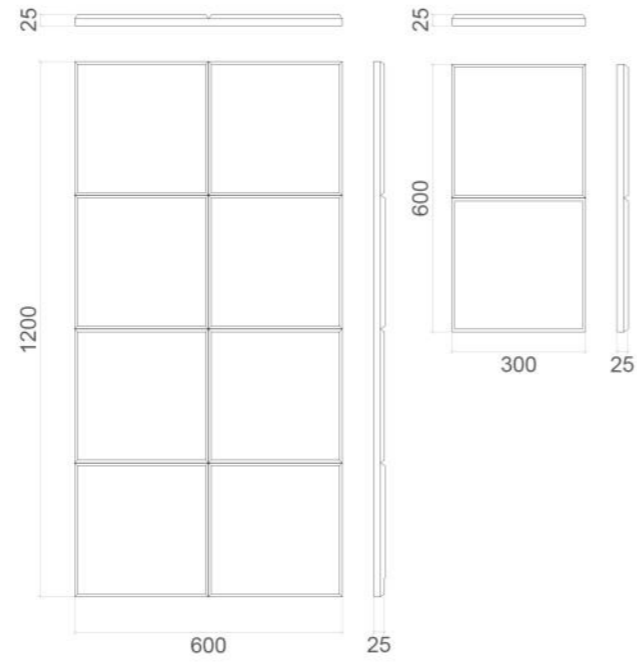

WOOLLYWALL Collection

Range: Geometric Panels

Only available in 25mm thickness.

150*150 SQUARES:

LARGE: 1200 x 600 mm
SMALL: 600 x 300 mm

300*300 SQUARES:

LARGE: 1200 x 600 mm
SMALL: 600 x 300 mm

50*300 RECTANGLES:

LARGE: 1200 x 600 mm
SMALL: 600 x 300 mm

150*150 TRIANGLES:

LARGE: 1200 x 600 mm
SMALL: 600 x 300 mm

300*300 TRIANGLES:

LARGE: 1200 x 600 mm
SMALL: 600 x 300 mm

100*600 RECTANGLES:

LARGE: 1200 x 600 mm
SMALL: 600 x 300 mm

SQUARE:

STANDARD: 150 x 150 mm
L: 300 x 300 mm
XL: 600 x 600 mm

HALF TRIANGLE:

STANDARD: 150 x 150 mm
L: 300 x 300 mm
XL: 600 x 600 mm

QUARTER TRIANGLE:

STANDARD: 150 x 75 mm
L: 300 x 150 mm
XL: 600 x 300 mm

HALF RECTANGLE:

STANDARD: 150 x 75 mm
L: 300 x 150 mm
XL: 600 x 300 mm

THIRD RECTANGLE:

STANDARD: 150 x 50 mm
L: 300 x 100 mm
XL: 600 x 300 mm

QUARTER RECTANGLE:

STANDARD: 150 x 37.5 mm
L: 300 x 75 mm
XL: 600 x 150 mm