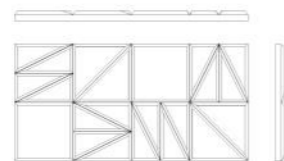

RANDOM:

DESIGN 1: 1200 x 600 mm

DESIGN 2: 1200 x 600 mm

DESIGN 3: 1200 x 600 mm

DESIGN 4: 1200 x 600 mm

DESIGN 1: 300 x 600 mm

DESIGN 2: 300 x 600 mm

DESIGN 3: 300 x 600 mm

DESIGN 4: 300 x 600 mm

TRIANGLES:

DESIGN 1: 1200 x 600 mm

DESIGN 2: 1200 x 600 mm

DESIGN 3: 1200 x 600 mm

DESIGN 4: 1200 x 600 mm

DESIGN 1: 300 x 600 mm

DESIGN 2: 300 x 600 mm

DESIGN 3: 300 x 600 mm

DESIGN 4: 300 x 600 mm

SQUARES:

DESIGN 1: 1200 x 600 mm

DESIGN 1: 300 x 600 mm

WOOLLYWALL Collection

Range: Squared Shapes

All available in 15mm and 25mm thickness.

SQUARE:

STANDARD: 150 x 150 mm
L: 300 x 300 mm
XL: 600 x 600 mm

HALF TRIANGLE:

STANDARD: 150 x 150 mm
L: 300 x 300 mm
XL: 600 x 600 mm

QUARTER TRIANGLE:

STANDARD: 150 x 75 mm
L: 300 x 150 mm
XL: 600 x 300 mm