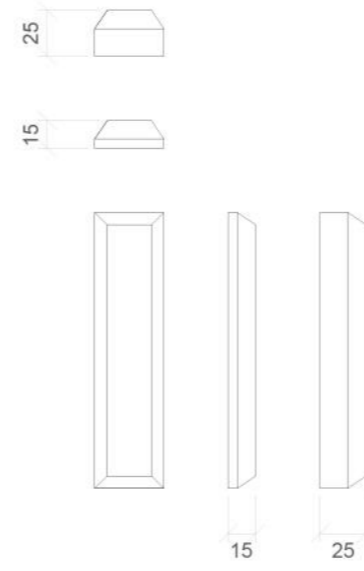

CIRCLE:

STANDARD: 150 mm Ø
L: 300 mm Ø
XL: 600 mm Ø

HALF RECTANGLE:

STANDARD: 150 x 75 mm
L: 300 x 150 mm
XL: 600 x 300 mm

HEXAGON:

STANDARD: 150 x 173 r
L: 300 x 346 r
XL: 600 x 693 r

SQUARED

Our Squared collection was first inspired by the shapes and forms found in or local Tudor architecture.

DESIGN 3: 300 x 600 mm

DESIGN 4: 300 x 600 mm

SQUARES:

DESIGN 1: 1200 x 600 mm

DESIGN 1: 300 x 600 mm

WOOLLYWALL Collection

Range: Squared Shapes

All available in 15mm and 25mm thickness.

SQUARE:

STANDARD: 150 x 150 mm
L: 300 x 300 mm
XL: 600 x 600 mm

HALF TRIANGLE:

STANDARD: 150 x 150 mm
L: 300 x 300 mm
XL: 600 x 600 mm

QUARTER TRIANGLE:

STANDARD: 150 x 75 mm
L: 300 x 150 mm
XL: 600 x 300 mm

HALF RECTANGLE:

STANDARD: 150 x 75 mm
L: 300 x 150 mm
XL: 600 x 300 mm

THIRD RECTANGLE:

STANDARD: 150 x 50 mm
L: 300 x 100 mm
XL: 600 x 300 mm

QUARTER RECTANGLE:

STANDARD: 150 x 37.5 mm
L: 300 x 75 mm
XL: 600 x 150 mm