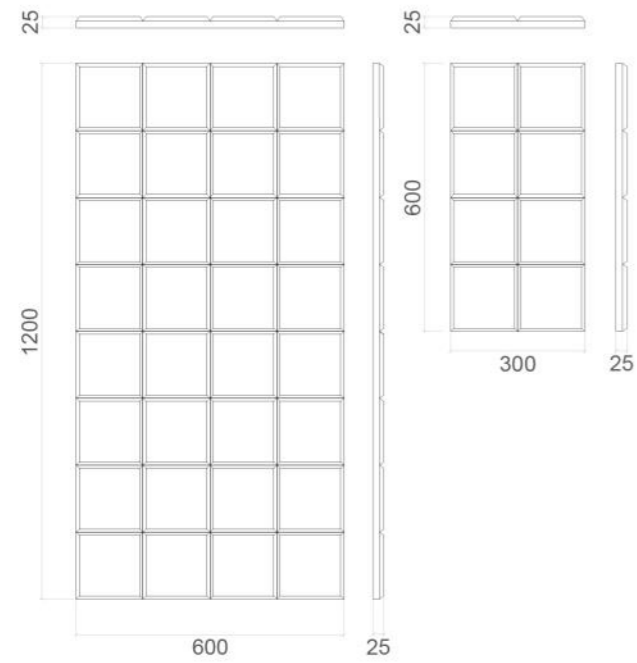

WOOLLYWALL Collection

Range: Geometric Panels

Only available in 25mm thickness.

150*150 SQUARES:

LARGE: 1200 x 600 mm
SMALL: 600 x 300 mm

300*300 SQUARES:

LARGE: 1200 x 600 mm
SMALL: 600 x 300 mm

50*300 RECTANGLES:

LARGE: 1200 x 600 mm
SMALL: 600 x 300 mm

150*150 TRIANGLES:

LARGE: 1200 x 600 mm
SMALL: 600 x 300 mm

300*300 TRIANGLES:

LARGE: 1200 x 600 mm
SMALL: 600 x 300 mm

100*600 RECTANGLES:

LARGE: 1200 x 600 mm
SMALL: 600 x 300 mm

SQUARE:

STANDARD: 150 x 150 mm
L: 300 x 300 mm
XL: 600 x 600 mm

HALF TRIANGLE:

STANDARD: 150 x 150 mm
L: 300 x 300 mm
XL: 600 x 600 mm

QUARTER TRIANGLE:

STANDARD: 150 x 75 mm
L: 300 x 150 mm
XL: 600 x 300 mm

HALF RECTANGLE:

STANDARD: 150 x 75 mm
L: 300 x 150 mm
XL: 600 x 300 mm

THIRD RECTANGLE:

STANDARD: 150 x 50 mm
L: 300 x 100 mm
XL: 600 x 300 mm

QUARTER RECTANGLE:

STANDARD: 150 x 37.5 mm
L: 300 x 75 mm
XL: 600 x 150 mm