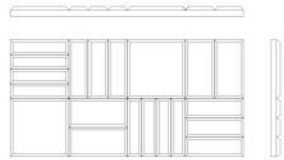

CIRCLE:

STANDARD: 150 mm Ø
L: 300 mm Ø
XL: 600 mm Ø

HALF RECTANGLE:

STANDARD: 150 x 75 mm
L: 300 x 150 mm
XL: 600 x 300 mm

HEXAGON:

STANDARD: 150 x 173 r
L: 300 x 346 r
XL: 600 x 693 r

SQUARED

Our Squared collection was first inspired by the shapes and forms found in or local Tudor architecture.

DESIGN 1: 1200 x 600 mm

DESIGN 2: 1200 x 600 mm

DESIGN 3: 1200 x 600 mm

DESIGN 4: 1200 x 600 mm

DESIGN 1: 300 x 600 mm

DESIGN 2: 300 x 600 mm

DESIGN 3: 300 x 600 mm

DESIGN 4: 300 x 600 mm

RANDOM:

DESIGN 1: 1200 x 600 mm

DESIGN 2: 1200 x 600 mm

DESIGN 3: 1200 x 600 mm

DESIGN 4: 1200 x 600 mm

DESIGN 1: 300 x 600 mm

DESIGN 2: 300 x 600 mm

DESIGN 3: 300 x 600 mm

SQUARE:

STANDARD: 150 x 150 mm
L: 300 x 300 mm
XL: 600 x 600 mm

HALF TRIANGLE:

STANDARD: 150 x 150 mm
L: 300 x 300 mm
XL: 600 x 600 mm

QUARTER TRIANGLE:

STANDARD: 150 x 75 mm
L: 300 x 150 mm
XL: 600 x 300 mm