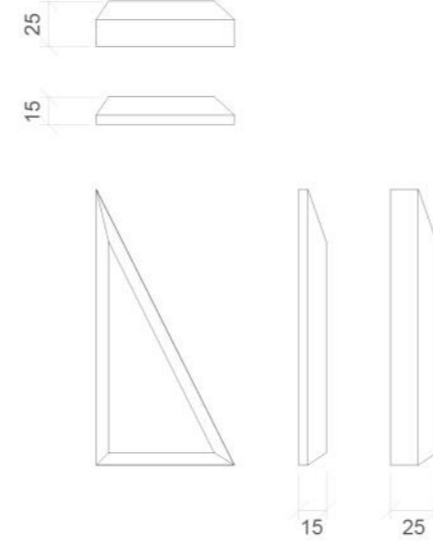

DESIGN 4: 300 x 600 mm

TRIANGLES:

DESIGN 1: 1200 x 600 mm

DESIGN 2: 1200 x 600 mm

DESIGN 3: 1200 x 600 mm

DESIGN 4: 1200 x 600 mm

DESIGN 1: 300 x 600 mm

DESIGN 2: 300 x 600 mm

DESIGN 3: 300 x 600 mm

DESIGN 4: 300 x 600 mm

SQUARES:

DESIGN 1: 1200 x 600 mm

DESIGN 1: 300 x 600 mm

WOOLLYWALL Collection

Range: Squared Shapes

All available in 15mm and 25mm thickness.

SQUARE:

STANDARD: 150 x 150 mm
L: 300 x 300 mm
XL: 600 x 600 mm

HALF TRIANGLE:

STANDARD: 150 x 150 mm
L: 300 x 300 mm
XL: 600 x 600 mm

QUARTER TRIANGLE:

STANDARD: 150 x 75 mm
L: 300 x 150 mm
XL: 600 x 300 mm

HALF RECTANGLE:

STANDARD: 150 x 75 mm
L: 300 x 150 mm
XL: 600 x 300 mm

THIRD RECTANGLE:

STANDARD: 150 x 50 mm
L: 300 x 100 mm
XL: 600 x 300 mm

QUARTER RECTANGLE:

STANDARD: 150 x 37.5 mm
L: 300 x 75 mm
XL: 600 x 150 mm