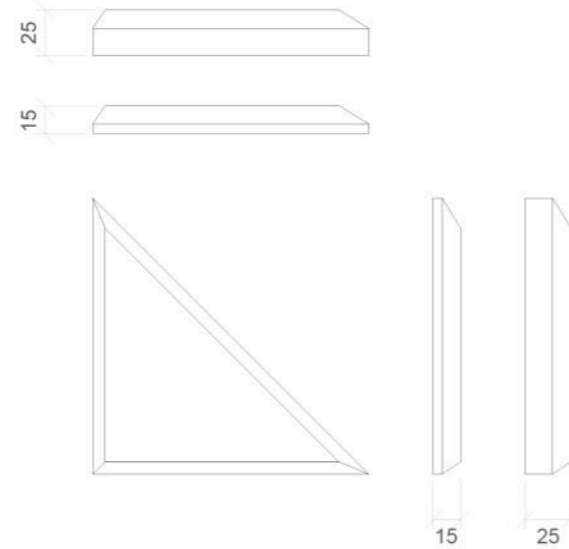

DESIGN 4: 300 x 600 mm

TRIANGLES:

DESIGN 1: 1200 x 600 mm

DESIGN 2: 1200 x 600 mm

DESIGN 3: 1200 x 600 mm

DESIGN 4: 1200 x 600 mm

DESIGN 1: 300 x 600 mm

DESIGN 2: 300 x 600 mm

DESIGN 3: 300 x 600 mm

DESIGN 4: 300 x 600 mm

SQUARES:

DESIGN 1: 1200 x 600 mm

DESIGN 1: 300 x 600 mm

WOOLLYWALL Collection

Range: Squared Shapes

All available in 15mm and 25mm thickness.

SQUARE:

STANDARD: 150 x 150 mm
L: 300 x 300 mm
XL: 600 x 600 mm

HALF TRIANGLE:

STANDARD: 150 x 150 mm
L: 300 x 300 mm
XL: 600 x 600 mm

QUARTER TRIANGLE:

STANDARD: 150 x 75 mm
L: 300 x 150 mm
XL: 600 x 300 mm

HALF RECTANGLE:

STANDARD: 150 x 75 mm
L: 300 x 150 mm
XL: 600 x 300 mm

THIRD RECTANGLE:

STANDARD: 150 x 50 mm
L: 300 x 100 mm
XL: 600 x 300 mm

QUARTER RECTANGLE:

STANDARD: 150 x 37.5 mm
L: 300 x 75 mm
XL: 600 x 150 mm