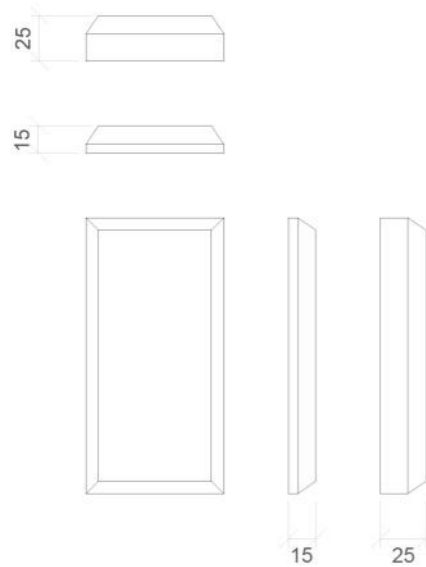

LARGE: 1200 x 600 mm
SMALL: 600 x 300 mm

150*150 TRIANGLES:

LARGE: 1200 x 600 mm
SMALL: 600 x 300 mm

300*300 TRIANGLES:

LARGE: 1200 x 600 mm
SMALL: 600 x 300 mm

100*600 RECTANGLES:

LARGE: 1200 x 600 mm
SMALL: 600 x 300 mm

WOOLLYWALL Collection

Range: Geometric Shapes

All available in 15mm and 25mm thickness.

SQUARE:

STANDARD: 150 x 150 mm
L: 300 x 300 mm
XL: 600 x 600 mm

HALF TRIANGLE:

STANDARD: 150 x 150 r
L: 300 x 300
XL: 600 x 600

CIRCLE:

STANDARD: 150 mm Ø
L: 300 mm Ø
XL: 600 mm Ø

HALF RECTANGLE:

STANDARD: 150 x 75 mm
L: 300 x 150 mm
XL: 600 x 300 mm

HEXAGON:

STANDARD: 150 x 173 r
L: 300 x 346 r
XL: 600 x 693 r

SQUARED

Our Squared collection was first inspired by the shapes and forms found in or local Tudor architecture.

HALF RECTANGLE:

STANDARD: 150 x 75 mm
L: 300 x 150 mm
XL: 600 x 300 mm

THIRD RECTANGLE:

STANDARD: 150 x 50 mm
L: 300 x 100 mm
XL: 600 x 300 mm

QUARTER RECTANGLE:

STANDARD: 150 x 37.5 mm
L: 300 x 75 mm
XL: 600 x 150 mm