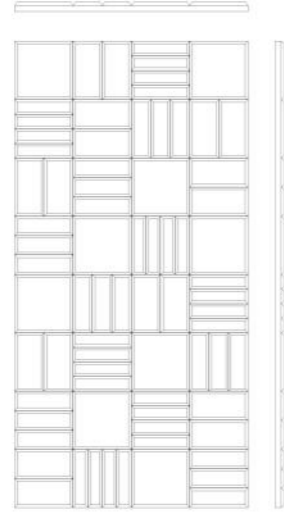

DESIGN 2: 1200 x 600 mm