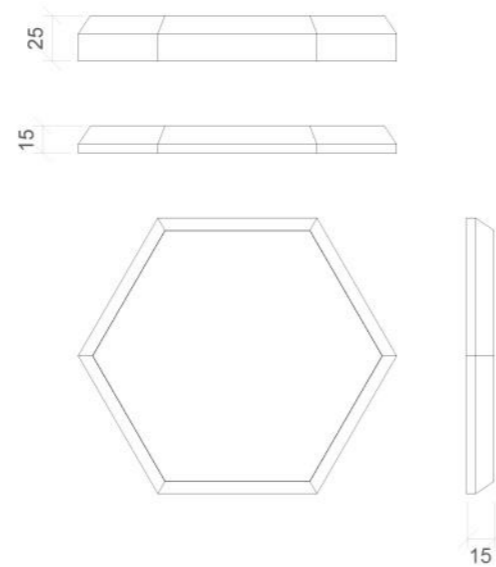

LARGE: 1200 x 600 mm
SMALL: 600 x 300 mm

150*150 TRIANGLES:

LARGE: 1200 x 600 mm
SMALL: 600 x 300 mm

300*300 TRIANGLES:

LARGE: 1200 x 600 mm
SMALL: 600 x 300 mm

100*600 RECTANGLES:

LARGE: 1200 x 600 mm
SMALL: 600 x 300 mm

WOOLLYWALL Collection

Range: Geometric Shapes

All available in 15mm and 25mm thickness.

SQUARE:

STANDARD: 150 x 150 mm
L: 300 x 300 mm
XL: 600 x 600 mm

HALF TRIANGLE:

STANDARD: 150 x 150 r
L: 300 x 300
XL: 600 x 600

CIRCLE:

STANDARD: 150 mm Ø
L: 300 mm Ø
XL: 600 mm Ø

HALF RECTANGLE:

STANDARD: 150 x 75 mm
L: 300 x 150 mm
XL: 600 x 300 mm

HEXAGON:

STANDARD: 150 x 173 r
L: 300 x 346 r
XL: 600 x 693 r

SQUARED

Our Squared collection was first inspired by the shapes and forms found in or local Tudor architecture.

HALF RECTANGLE:

STANDARD: 150 x 75 mm
L: 300 x 150 mm
XL: 600 x 300 mm

THIRD RECTANGLE:

STANDARD: 150 x 50 mm
L: 300 x 100 mm
XL: 600 x 300 mm

QUARTER RECTANGLE:

STANDARD: 150 x 37.5 mm
L: 300 x 75 mm
XL: 600 x 150 mm