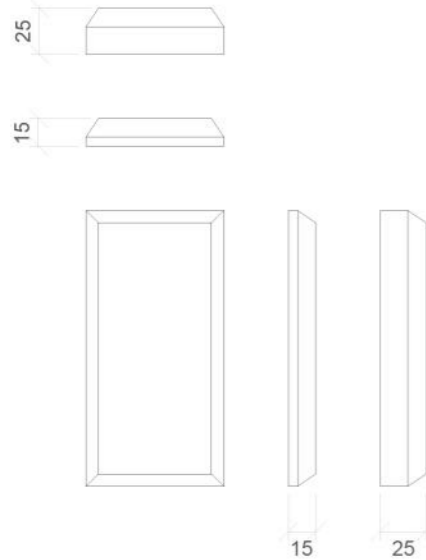

CIRCLE:

STANDARD: 150 mm Ø
L: 300 mm Ø
XL: 600 mm Ø

HALF RECTANGLE:

STANDARD: 150 x 75 mm
L: 300 x 150 mm
XL: 600 x 300 mm

HEXAGON:

STANDARD: 150 x 173 r
L: 300 x 346 r
XL: 600 x 693 r

SQUARED

Our Squared collection was first inspired by the shapes and forms found in or local Tudor architecture.

DESIGN 3: 300 x 600 mm

DESIGN 4: 300 x 600 mm

SQUARES:

DESIGN 1: 1200 x 600 mm

DESIGN 1: 300 x 600 mm

WOOLLYWALL Collection

Range: Squared Shapes

All available in 15mm and 25mm thickness.

SQUARE:

STANDARD: 150 x 150 mm
L: 300 x 300 mm
XL: 600 x 600 mm

HALF TRIANGLE:

STANDARD: 150 x 150 mm
L: 300 x 300 mm
XL: 600 x 600 mm

QUARTER TRIANGLE:

STANDARD: 150 x 75 mm
L: 300 x 150 mm
XL: 600 x 300 mm

HALF RECTANGLE:

STANDARD: 150 x 75 mm
L: 300 x 150 mm
XL: 600 x 300 mm

THIRD RECTANGLE:

STANDARD: 150 x 50 mm
L: 300 x 100 mm
XL: 600 x 300 mm

QUARTER RECTANGLE:

STANDARD: 150 x 37.5 mm
L: 300 x 75 mm
XL: 600 x 150 mm