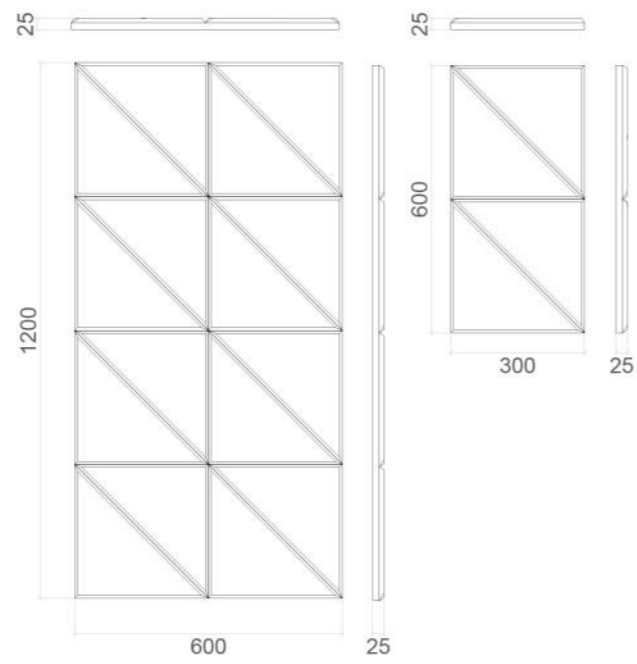

WOOLLYWALL Collection

Range: Geometric Panels

Only available in 25mm thickness.

150*150 SQUARES:

LARGE: 1200 x 600 mm
SMALL: 600 x 300 mm

300*300 SQUARES:

LARGE: 1200 x 600 mm
SMALL: 600 x 300 mm

50*300 RECTANGLES:

LARGE: 1200 x 600 mm
SMALL: 600 x 300 mm

150*150 TRIANGLES:

LARGE: 1200 x 600 mm
SMALL: 600 x 300 mm

300*300 TRIANGLES:

LARGE: 1200 x 600 mm
SMALL: 600 x 300 mm

100*600 RECTANGLES:

LARGE: 1200 x 600 mm
SMALL: 600 x 300 mm

CIRCLE:

STANDARD: 150 mm Ø
L: 300 mm Ø
XL: 600 mm Ø

HALF RECTANGLE:

STANDARD: 150 x 75 mm
L: 300 x 150 mm
XL: 600 x 300 mm

HEXAGON:

STANDARD: 150 x 173 r
L: 300 x 346 r
XL: 600 x 693 r

SQUARED

Our Squared collection was first inspired by the shapes and forms found in or local Tudor architecture.

HALF RECTANGLE:

STANDARD: 150 x 75 mm
L: 300 x 150 mm
XL: 600 x 300 mm

THIRD RECTANGLE:

STANDARD: 150 x 50 mm
L: 300 x 100 mm
XL: 600 x 300 mm

QUARTER RECTANGLE:

STANDARD: 150 x 37.5 mm
L: 300 x 75 mm
XL: 600 x 150 mm