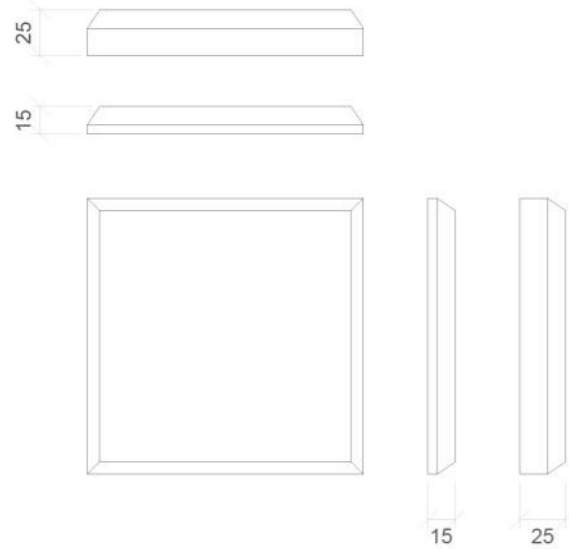

DESIGN 4: 300 x 600 mm

TRIANGLES:

DESIGN 1: 1200 x 600 mm

DESIGN 2: 1200 x 600 mm

DESIGN 3: 1200 x 600 mm

DESIGN 4: 1200 x 600 mm

DESIGN 1: 300 x 600 mm

DESIGN 2: 300 x 600 mm

DESIGN 3: 300 x 600 mm

DESIGN 4: 300 x 600 mm

SQUARES:

DESIGN 1: 1200 x 600 mm

DESIGN 1: 300 x 600 mm

WOOLLYWALL Collection

Range: Squared Shapes

All available in 15mm and 25mm thickness.

SQUARE:

STANDARD: 150 x 150 mm
L: 300 x 300 mm
XL: 600 x 600 mm

HALF TRIANGLE:

STANDARD: 150 x 150 mm
L: 300 x 300 mm
XL: 600 x 600 mm

QUARTER TRIANGLE:

STANDARD: 150 x 75 mm
L: 300 x 150 mm
XL: 600 x 300 mm

HALF RECTANGLE:

STANDARD: 150 x 75 mm
L: 300 x 150 mm
XL: 600 x 300 mm

THIRD RECTANGLE:

STANDARD: 150 x 50 mm
L: 300 x 100 mm
XL: 600 x 300 mm

QUARTER RECTANGLE:

STANDARD: 150 x 37.5 mm
L: 300 x 75 mm
XL: 600 x 150 mm