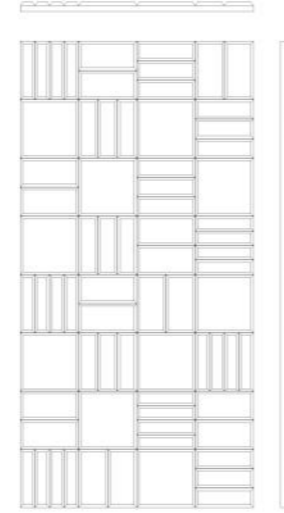

CIRCLE:

STANDARD: 150 mm Ø
L: 300 mm Ø
XL: 600 mm Ø

HALF RECTANGLE:

STANDARD: 150 x 75 mm
L: 300 x 150 mm
XL: 600 x 300 mm

HEXAGON:

STANDARD: 150 x 173 r
L: 300 x 346 r
XL: 600 x 693 r

SQUARED

Our Squared collection was first inspired by the shapes and forms found in or local Tudor architecture.

Available as easy to install full panels, or individual tile shapes so that you can get your creative juices flowing.

WOOLLYWALL Collection

Range: Squared Panels

Only available in 25mm thickness.

RECTANGLES:

DESIGN 1: 1200 x 600 mm

DESIGN 2: 1200 x 600 mm

DESIGN 3: 1200 x 600 mm

DESIGN 4: 1200 x 600 mm

DESIGN 1: 300 x 600 mm

DESIGN 2: 300 x 600 mm

DESIGN 3: 300 x 600 mm

DESIGN 4: 300 x 600 mm

HALF RECTANGLE:

STANDARD: 150 x 75 mm
L: 300 x 150 mm
XL: 600 x 300 mm

THIRD RECTANGLE:

STANDARD: 150 x 50 mm
L: 300 x 100 mm
XL: 600 x 300 mm

QUARTER RECTANGLE:

STANDARD: 150 x 37.5 mm
L: 300 x 75 mm
XL: 600 x 150 mm