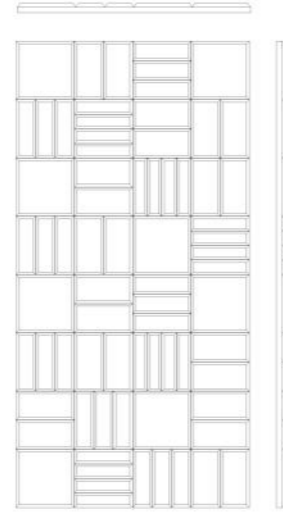

CIRCLE:

STANDARD: 150 mm Ø
L: 300 mm Ø
XL: 600 mm Ø

HALF RECTANGLE:

STANDARD: 150 x 75 mm
L: 300 x 150 mm
XL: 600 x 300 mm

HEXAGON:

STANDARD: 150 x 173 r
L: 300 x 346 r
XL: 600 x 693 r

SQUARED

Our Squared collection was first inspired by the shapes and forms found in or local Tudor architecture.

Available as easy to install full panels, or individual tile shapes so that you can get your creative juices flowing.

WOOLLYWALL Collection

Range: Squared Panels

Only available in 25mm thickness.

RECTANGLES:

DESIGN 1: 1200 x 600 mm

DESIGN 2: 1200 x 600 mm

DESIGN 3: 1200 x 600 mm

DESIGN 4: 1200 x 600 mm

DESIGN 1: 300 x 600 mm

DESIGN 2: 300 x 600 mm

DESIGN 3: 300 x 600 mm

DESIGN 4: 300 x 600 mm

HALF RECTANGLE:

STANDARD: 150 x 75 mm
L: 300 x 150 mm
XL: 600 x 300 mm

THIRD RECTANGLE:

STANDARD: 150 x 50 mm
L: 300 x 100 mm
XL: 600 x 300 mm

QUARTER RECTANGLE:

STANDARD: 150 x 37.5 mm
L: 300 x 75 mm
XL: 600 x 150 mm