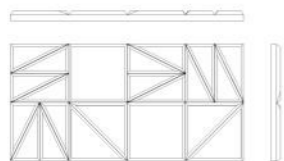

RANDOM:

DESIGN 1: 1200 x 600 mm

DESIGN 2: 1200 x 600 mm

DESIGN 3: 1200 x 600 mm

DESIGN 4: 1200 x 600 mm

DESIGN 1: 300 x 600 mm

DESIGN 2: 300 x 600 mm

DESIGN 3: 300 x 600 mm

DESIGN 4: 300 x 600 mm

TRIANGLES:

DESIGN 1: 1200 x 600 mm

DESIGN 2: 1200 x 600 mm

DESIGN 3: 1200 x 600 mm

DESIGN 4: 1200 x 600 mm

DESIGN 1: 300 x 600 mm

DESIGN 2: 300 x 600 mm

DESIGN 3: 300 x 600 mm

DESIGN 4: 300 x 600 mm

SQUARES:

DESIGN 1: 1200 x 600 mm

DESIGN 1: 300 x 600 mm

WOOLLYWALL Collection

Range: Squared Shapes

All available in 15mm and 25mm thickness.

SQUARE:

STANDARD: 150 x 150 mm
L: 300 x 300 mm
XL: 600 x 600 mm

HALF TRIANGLE:

STANDARD: 150 x 150 mm
L: 300 x 300 mm
XL: 600 x 600 mm

QUARTER TRIANGLE:

STANDARD: 150 x 75 mm
L: 300 x 150 mm
XL: 600 x 300 mm