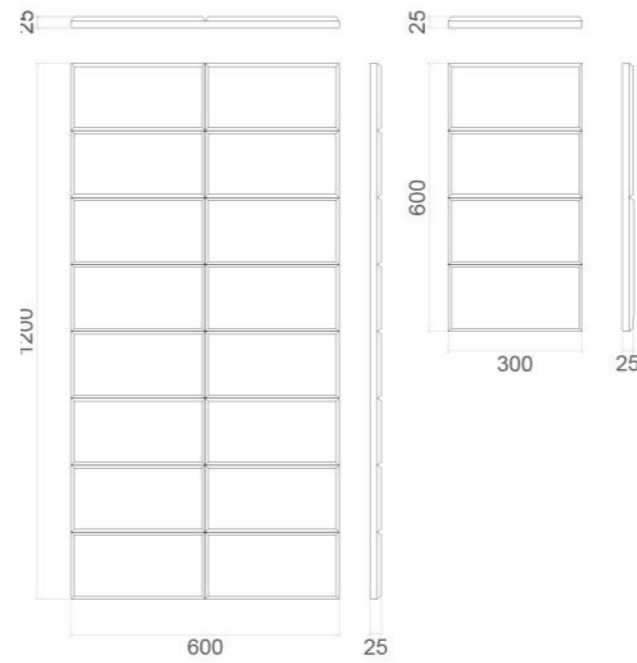

WOOLLYWALL Collection

Range: Geometric Panels

Only available in 25mm thickness.

150*150 SQUARES:

LARGE: 1200 x 600 mm
SMALL: 600 x 300 mm

300*300 SQUARES:

LARGE: 1200 x 600 mm
SMALL: 600 x 300 mm

50*300 RECTANGLES:

LARGE: 1200 x 600 mm
SMALL: 600 x 300 mm

150*150 TRIANGLES:

LARGE: 1200 x 600 mm
SMALL: 600 x 300 mm

300*300 TRIANGLES:

LARGE: 1200 x 600 mm
SMALL: 600 x 300 mm

100*600 RECTANGLES:

LARGE: 1200 x 600 mm
SMALL: 600 x 300 mm

CIRCLE:

STANDARD: 150 mm Ø
L: 300 mm Ø
XL: 600 mm Ø

HALF RECTANGLE:

STANDARD: 150 x 75 mm
L: 300 x 150 mm
XL: 600 x 300 mm

HEXAGON:

STANDARD: 150 x 173 r
L: 300 x 346 r
XL: 600 x 693 r

SQUARED

Our Squared collection was first inspired by the shapes and forms found in or local Tudor architecture.

SQUARE:

STANDARD: 150 x 150 mm
L: 300 x 300 mm
XL: 600 x 600 mm

HALF TRIANGLE:

STANDARD: 150 x 150 mm
L: 300 x 300 mm
XL: 600 x 600 mm

QUARTER TRIANGLE:

STANDARD: 150 x 75 mm
L: 300 x 150 mm
XL: 600 x 300 mm