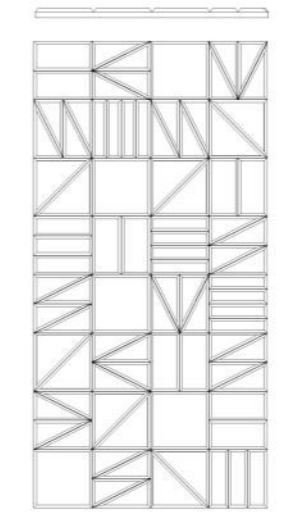

CIRCLE:

STANDARD: 150 mm Ø
L: 300 mm Ø
XL: 600 mm Ø

HALF RECTANGLE:

STANDARD: 150 x 75 mm
L: 300 x 150 mm
XL: 600 x 300 mm

HEXAGON:

STANDARD: 150 x 173 r
L: 300 x 346 r
XL: 600 x 693 r

SQUARED

Our Squared collection was first inspired by the shapes and forms found in or local Tudor architecture.

DESIGN 1: 1200 x 600 mm

DESIGN 2: 1200 x 600 mm

DESIGN 3: 1200 x 600 mm

DESIGN 4: 1200 x 600 mm

DESIGN 1: 300 x 600 mm

DESIGN 2: 300 x 600 mm

DESIGN 3: 300 x 600 mm

DESIGN 4: 300 x 600 mm

RANDOM:

DESIGN 1: 1200 x 600 mm

DESIGN 2: 1200 x 600 mm

DESIGN 3: 1200 x 600 mm

DESIGN 4: 1200 x 600 mm

DESIGN 1: 300 x 600 mm

DESIGN 2: 300 x 600 mm

DESIGN 3: 300 x 600 mm

HALF RECTANGLE:

STANDARD: 150 x 75 mm
L: 300 x 150 mm
XL: 600 x 300 mm

THIRD RECTANGLE:

STANDARD: 150 x 50 mm
L: 300 x 100 mm
XL: 600 x 300 mm

QUARTER RECTANGLE:

STANDARD: 150 x 37.5 mm
L: 300 x 75 mm
XL: 600 x 150 mm