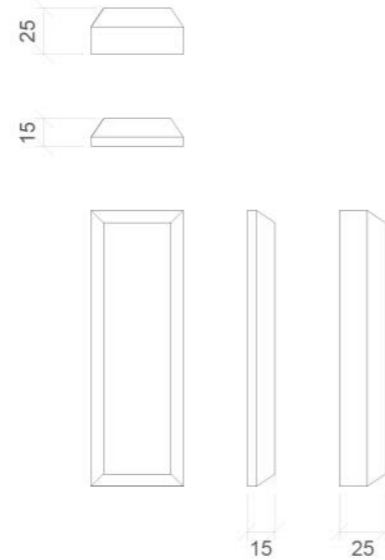

CIRCLE:

STANDARD: 150 mm Ø
L: 300 mm Ø
XL: 600 mm Ø

HALF RECTANGLE:

STANDARD: 150 x 75 mm
L: 300 x 150 mm
XL: 600 x 300 mm

HEXAGON:

STANDARD: 150 x 173 r
L: 300 x 346 r
XL: 600 x 693 r

SQUARED

Our Squared collection was first inspired by the shapes and forms found in or local Tudor architecture.

DESIGN 3: 300 x 600 mm

DESIGN 4: 300 x 600 mm

SQUARES:

DESIGN 1: 1200 x 600 mm

DESIGN 1: 300 x 600 mm

WOOLLYWALL Collection

Range: Squared Shapes

All available in 15mm and 25mm thickness.

SQUARE:

STANDARD: 150 x 150 mm
L: 300 x 300 mm
XL: 600 x 600 mm

HALF TRIANGLE:

STANDARD: 150 x 150 mm
L: 300 x 300 mm
XL: 600 x 600 mm

QUARTER TRIANGLE:

STANDARD: 150 x 75 mm
L: 300 x 150 mm
XL: 600 x 300 mm

HALF RECTANGLE:

STANDARD: 150 x 75 mm
L: 300 x 150 mm
XL: 600 x 300 mm

THIRD RECTANGLE:

STANDARD: 150 x 50 mm
L: 300 x 100 mm
XL: 600 x 300 mm

QUARTER RECTANGLE:

STANDARD: 150 x 37.5 mm
L: 300 x 75 mm
XL: 600 x 150 mm