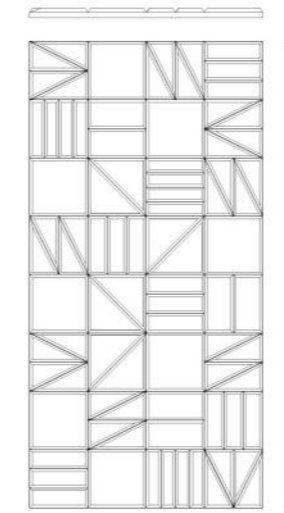

CIRCLE:

STANDARD: 150 mm Ø
L: 300 mm Ø
XL: 600 mm Ø

HALF RECTANGLE:

STANDARD: 150 x 75 mm
L: 300 x 150 mm
XL: 600 x 300 mm

HEXAGON:

STANDARD: 150 x 173 r
L: 300 x 346 r
XL: 600 x 693 r

SQUARED

Our Squared collection was first inspired by the shapes and forms found in or local Tudor architecture.

DESIGN 1: 1200 x 600 mm

DESIGN 2: 1200 x 600 mm

DESIGN 3: 1200 x 600 mm

DESIGN 4: 1200 x 600 mm

DESIGN 1: 300 x 600 mm

DESIGN 2: 300 x 600 mm

DESIGN 3: 300 x 600 mm

DESIGN 4: 300 x 600 mm

RANDOM:

DESIGN 1: 1200 x 600 mm

DESIGN 2: 1200 x 600 mm

DESIGN 3: 1200 x 600 mm

DESIGN 4: 1200 x 600 mm

DESIGN 1: 300 x 600 mm

DESIGN 2: 300 x 600 mm

DESIGN 3: 300 x 600 mm

SQUARE:

STANDARD: 150 x 150 mm
L: 300 x 300 mm
XL: 600 x 600 mm

HALF TRIANGLE:

STANDARD: 150 x 150 mm
L: 300 x 300 mm
XL: 600 x 600 mm

QUARTER TRIANGLE:

STANDARD: 150 x 75 mm
L: 300 x 150 mm
XL: 600 x 300 mm