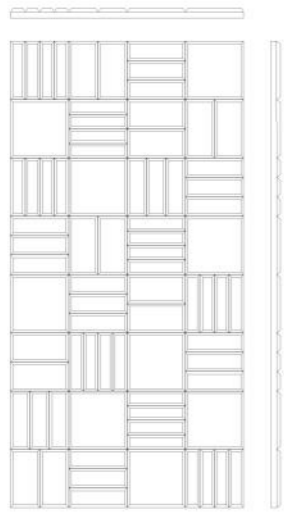

WOOLLYWALL Collection

Range: Squared Panels

Only available in 25mm thickness.

RECTANGLES:

DESIGN 1: 1200 x 600 mm