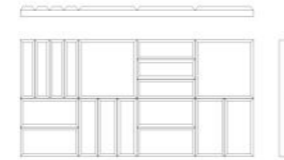

CIRCLE:

STANDARD: 150 mm Ø
L: 300 mm Ø
XL: 600 mm Ø

HALF RECTANGLE:

STANDARD: 150 x 75 mm
L: 300 x 150 mm
XL: 600 x 300 mm

HEXAGON:

STANDARD: 150 x 173 r
L: 300 x 346 r
XL: 600 x 693 r

SQUARED

Our Squared collection was first inspired by the shapes and forms found in or local Tudor architecture.

DESIGN 1: 1200 x 600 mm

DESIGN 2: 1200 x 600 mm

DESIGN 3: 1200 x 600 mm

DESIGN 4: 1200 x 600 mm

DESIGN 1: 300 x 600 mm

DESIGN 2: 300 x 600 mm

DESIGN 3: 300 x 600 mm

DESIGN 4: 300 x 600 mm

RANDOM:

DESIGN 1: 1200 x 600 mm

DESIGN 2: 1200 x 600 mm

DESIGN 3: 1200 x 600 mm

DESIGN 4: 1200 x 600 mm

DESIGN 1: 300 x 600 mm

DESIGN 2: 300 x 600 mm

DESIGN 3: 300 x 600 mm

SQUARE:

STANDARD: 150 x 150 mm
L: 300 x 300 mm
XL: 600 x 600 mm

HALF TRIANGLE:

STANDARD: 150 x 150 mm
L: 300 x 300 mm
XL: 600 x 600 mm

QUARTER TRIANGLE:

STANDARD: 150 x 75 mm
L: 300 x 150 mm
XL: 600 x 300 mm