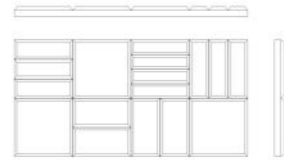

CIRCLE:

STANDARD: 150 mm Ø
L: 300 mm Ø
XL: 600 mm Ø

HALF RECTANGLE:

STANDARD: 150 x 75 mm
L: 300 x 150 mm
XL: 600 x 300 mm

HEXAGON:

STANDARD: 150 x 173 r
L: 300 x 346 r
XL: 600 x 693 r

SQUARED

Our Squared collection was first inspired by the shapes and forms found in or local Tudor architecture.

DESIGN 1: 1200 x 600 mm

DESIGN 2: 1200 x 600 mm

DESIGN 3: 1200 x 600 mm

DESIGN 4: 1200 x 600 mm

DESIGN 1: 300 x 600 mm

DESIGN 2: 300 x 600 mm

DESIGN 3: 300 x 600 mm

DESIGN 4: 300 x 600 mm

RANDOM:

DESIGN 1: 1200 x 600 mm

DESIGN 2: 1200 x 600 mm

DESIGN 3: 1200 x 600 mm

DESIGN 4: 1200 x 600 mm

DESIGN 1: 300 x 600 mm

DESIGN 2: 300 x 600 mm

DESIGN 3: 300 x 600 mm

SQUARE:

STANDARD: 150 x 150 mm
L: 300 x 300 mm
XL: 600 x 600 mm

HALF TRIANGLE:

STANDARD: 150 x 150 mm
L: 300 x 300 mm
XL: 600 x 600 mm

QUARTER TRIANGLE:

STANDARD: 150 x 75 mm
L: 300 x 150 mm
XL: 600 x 300 mm