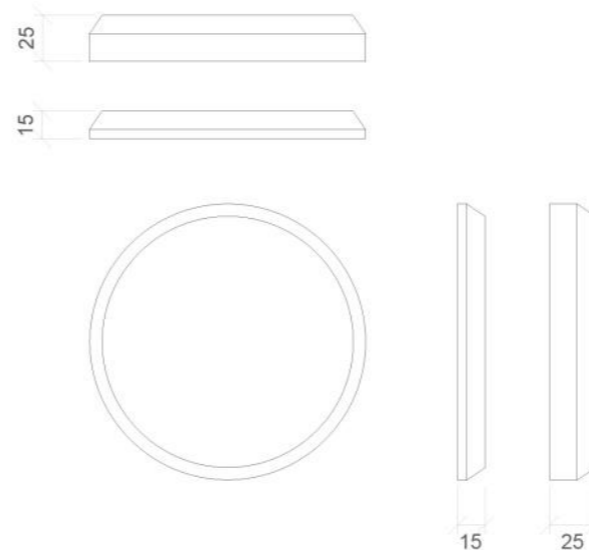

LARGE: 1200 x 600 mm
SMALL: 600 x 300 mm

150*150 TRIANGLES:

LARGE: 1200 x 600 mm
SMALL: 600 x 300 mm

300*300 TRIANGLES:

LARGE: 1200 x 600 mm
SMALL: 600 x 300 mm

100*600 RECTANGLES:

LARGE: 1200 x 600 mm
SMALL: 600 x 300 mm

WOOLLYWALL Collection

Range: Geometric Shapes

All available in 15mm and 25mm thickness.

SQUARE:

STANDARD: 150 x 150 mm
L: 300 x 300 mm
XL: 600 x 600 mm

HALF TRIANGLE:

STANDARD: 150 x 150 r
L: 300 x 300
XL: 600 x 600

CIRCLE:

STANDARD: 150 mm Ø
L: 300 mm Ø
XL: 600 mm Ø

HALF RECTANGLE:

STANDARD: 150 x 75 mm
L: 300 x 150 mm
XL: 600 x 300 mm

HEXAGON:

STANDARD: 150 x 173 r
L: 300 x 346 r
XL: 600 x 693 r

SQUARED

Our Squared collection was first inspired by the shapes and forms found in or local Tudor architecture.

SQUARE:

STANDARD: 150 x 150 mm
L: 300 x 300 mm
XL: 600 x 600 mm

HALF TRIANGLE:

STANDARD: 150 x 150 mm
L: 300 x 300 mm
XL: 600 x 600 mm

QUARTER TRIANGLE:

STANDARD: 150 x 75 mm
L: 300 x 150 mm
XL: 600 x 300 mm