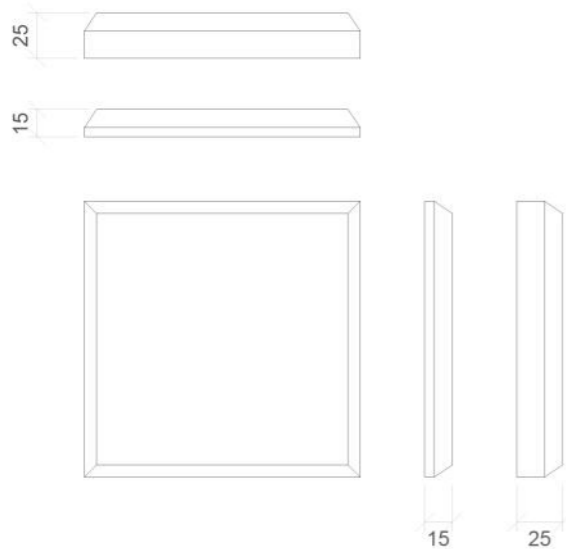

LARGE: 1200 x 600 mm
SMALL: 600 x 300 mm

150*150 TRIANGLES:

LARGE: 1200 x 600 mm
SMALL: 600 x 300 mm

300*300 TRIANGLES:

LARGE: 1200 x 600 mm
SMALL: 600 x 300 mm

100*600 RECTANGLES:

LARGE: 1200 x 600 mm
SMALL: 600 x 300 mm

WOOLLYWALL Collection

Range: Geometric Shapes

All available in 15mm and 25mm thickness.

SQUARE:

STANDARD: 150 x 150 mm
L: 300 x 300 mm
XL: 600 x 600 mm

HALF TRIANGLE:

STANDARD: 150 x 150 r
L: 300 x 300
XL: 600 x 600

CIRCLE:

STANDARD: 150 mm Ø
L: 300 mm Ø
XL: 600 mm Ø

HALF RECTANGLE:

STANDARD: 150 x 75 mm
L: 300 x 150 mm
XL: 600 x 300 mm

HEXAGON:

STANDARD: 150 x 173 r
L: 300 x 346 r
XL: 600 x 693 r

SQUARED

Our Squared collection was first inspired by the shapes and forms found in or local Tudor architecture.

HALF RECTANGLE:

STANDARD: 150 x 75 mm
L: 300 x 150 mm
XL: 600 x 300 mm

THIRD RECTANGLE:

STANDARD: 150 x 50 mm
L: 300 x 100 mm
XL: 600 x 300 mm

QUARTER RECTANGLE:

STANDARD: 150 x 37.5 mm
L: 300 x 75 mm
XL: 600 x 150 mm