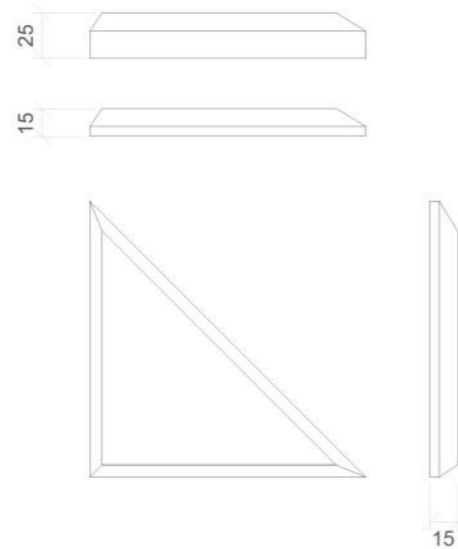

LARGE: 1200 x 600 mm
SMALL: 600 x 300 mm

150*150 TRIANGLES:

LARGE: 1200 x 600 mm
SMALL: 600 x 300 mm

300*300 TRIANGLES:

LARGE: 1200 x 600 mm
SMALL: 600 x 300 mm

100*600 RECTANGLES:

LARGE: 1200 x 600 mm
SMALL: 600 x 300 mm

WOOLLYWALL Collection

Range: Geometric Shapes

All available in 15mm and 25mm thickness.

SQUARE:

STANDARD: 150 x 150 mm
L: 300 x 300 mm
XL: 600 x 600 mm

HALF TRIANGLE:

STANDARD: 150 x 150 r
L: 300 x 300
XL: 600 x 600

CIRCLE:

STANDARD: 150 mm Ø
L: 300 mm Ø
XL: 600 mm Ø

HALF RECTANGLE:

STANDARD: 150 x 75 mm
L: 300 x 150 mm
XL: 600 x 300 mm

HEXAGON:

STANDARD: 150 x 173 r
L: 300 x 346 r
XL: 600 x 693 r

SQUARED

Our Squared collection was first inspired by the shapes and forms found in or local Tudor architecture.

HALF RECTANGLE:

STANDARD: 150 x 75 mm
L: 300 x 150 mm
XL: 600 x 300 mm

THIRD RECTANGLE:

STANDARD: 150 x 50 mm
L: 300 x 100 mm
XL: 600 x 300 mm

QUARTER RECTANGLE:

STANDARD: 150 x 37.5 mm
L: 300 x 75 mm
XL: 600 x 150 mm