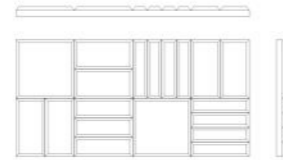

CIRCLE:

STANDARD: 150 mm Ø
L: 300 mm Ø
XL: 600 mm Ø

HALF RECTANGLE:

STANDARD: 150 x 75 mm
L: 300 x 150 mm
XL: 600 x 300 mm

HEXAGON:

STANDARD: 150 x 173 r
L: 300 x 346 r
XL: 600 x 693 r

SQUARED

Our Squared collection was first inspired by the shapes and forms found in or local Tudor architecture.

DESIGN 1: 1200 x 600 mm

DESIGN 2: 1200 x 600 mm

DESIGN 3: 1200 x 600 mm

DESIGN 4: 1200 x 600 mm

DESIGN 1: 300 x 600 mm

DESIGN 2: 300 x 600 mm

DESIGN 3: 300 x 600 mm

DESIGN 4: 300 x 600 mm

RANDOM:

DESIGN 1: 1200 x 600 mm

DESIGN 2: 1200 x 600 mm

DESIGN 3: 1200 x 600 mm

DESIGN 4: 1200 x 600 mm

DESIGN 1: 300 x 600 mm

DESIGN 2: 300 x 600 mm

DESIGN 3: 300 x 600 mm

SQUARE:

STANDARD: 150 x 150 mm
L: 300 x 300 mm
XL: 600 x 600 mm

HALF TRIANGLE:

STANDARD: 150 x 150 mm
L: 300 x 300 mm
XL: 600 x 600 mm

QUARTER TRIANGLE:

STANDARD: 150 x 75 mm
L: 300 x 150 mm
XL: 600 x 300 mm