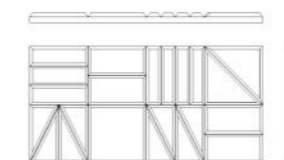

CIRCLE:

STANDARD: 150 mm Ø
L: 300 mm Ø
XL: 600 mm Ø

HALF RECTANGLE:

STANDARD: 150 x 75 mm
L: 300 x 150 mm
XL: 600 x 300 mm

HEXAGON:

STANDARD: 150 x 173 r
L: 300 x 346 r
XL: 600 x 693 r

SQUARED

Our Squared collection was first inspired by the shapes and forms found in or local Tudor architecture.

RANDOM:

DESIGN 1: 1200 x 600 mm

DESIGN 2: 1200 x 600 mm

DESIGN 3: 1200 x 600 mm

DESIGN 4: 1200 x 600 mm

DESIGN 1: 300 x 600 mm

DESIGN 2: 300 x 600 mm

DESIGN 3: 300 x 600 mm

DESIGN 4: 300 x 600 mm

TRIANGLES:

DESIGN 1: 1200 x 600 mm

DESIGN 2: 1200 x 600 mm

DESIGN 3: 1200 x 600 mm

DESIGN 4: 1200 x 600 mm

DESIGN 1: 300 x 600 mm

DESIGN 2: 300 x 600 mm

SQUARE:

STANDARD: 150 x 150 mm
L: 300 x 300 mm
XL: 600 x 600 mm

HALF TRIANGLE:

STANDARD: 150 x 150 mm
L: 300 x 300 mm
XL: 600 x 600 mm

QUARTER TRIANGLE:

STANDARD: 150 x 75 mm
L: 300 x 150 mm
XL: 600 x 300 mm