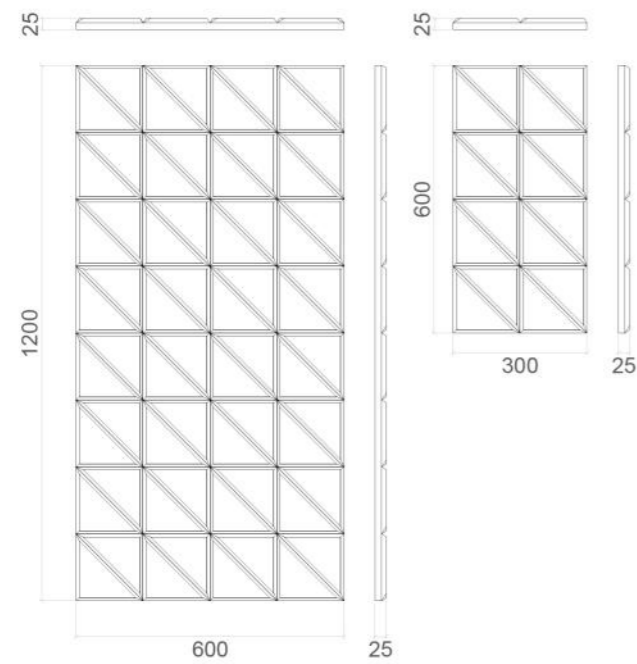

WOOLLYWALL Collection

Range: Geometric Panels

Only available in 25mm thickness.

150*150 SQUARES:

LARGE: 1200 x 600 mm
SMALL: 600 x 300 mm

300*300 SQUARES:

LARGE: 1200 x 600 mm
SMALL: 600 x 300 mm

50*300 RECTANGLES:

LARGE: 1200 x 600 mm
SMALL: 600 x 300 mm

150*150 TRIANGLES:

LARGE: 1200 x 600 mm
SMALL: 600 x 300 mm

300*300 TRIANGLES:

LARGE: 1200 x 600 mm
SMALL: 600 x 300 mm

100*600 RECTANGLES:

LARGE: 1200 x 600 mm
SMALL: 600 x 300 mm

SQUARE:

STANDARD: 150 x 150 mm
L: 300 x 300 mm
XL: 600 x 600 mm

HALF TRIANGLE:

STANDARD: 150 x 150 mm
L: 300 x 300 mm
XL: 600 x 600 mm

QUARTER TRIANGLE:

STANDARD: 150 x 75 mm
L: 300 x 150 mm
XL: 600 x 300 mm

HALF RECTANGLE:

STANDARD: 150 x 75 mm
L: 300 x 150 mm
XL: 600 x 300 mm

THIRD RECTANGLE:

STANDARD: 150 x 50 mm
L: 300 x 100 mm
XL: 600 x 300 mm

QUARTER RECTANGLE:

STANDARD: 150 x 37.5 mm
L: 300 x 75 mm
XL: 600 x 150 mm