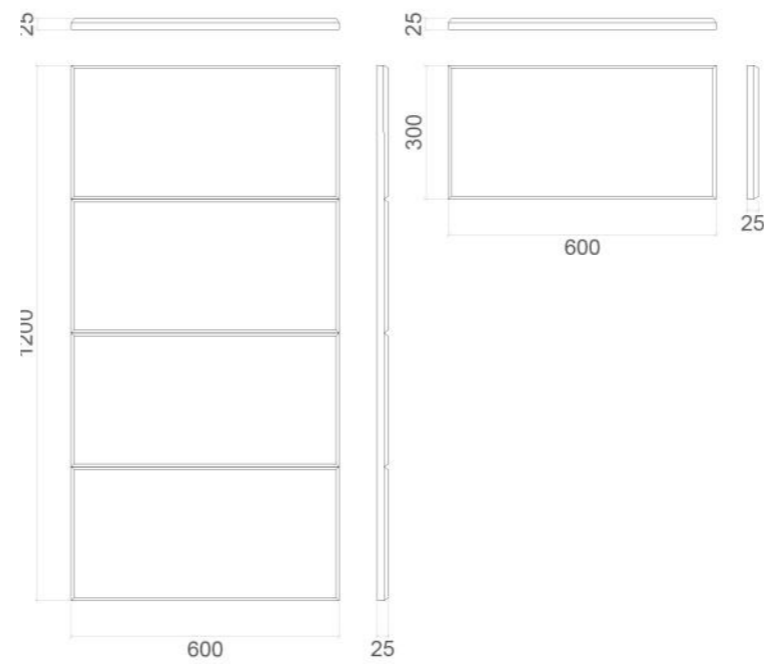

LARGE: 1200 x 600 mm
SMALL: 600 x 300 mm

150*150 TRIANGLES:

LARGE: 1200 x 600 mm
SMALL: 600 x 300 mm

300*300 TRIANGLES:

LARGE: 1200 x 600 mm
SMALL: 600 x 300 mm

100*600 RECTANGLES:

LARGE: 1200 x 600 mm
SMALL: 600 x 300 mm

WOOLLYWALL Collection

Range: Geometric Shapes

All available in 15mm and 25mm thickness.

SQUARE:

STANDARD: 150 x 150 mm
L: 300 x 300 mm
XL: 600 x 600 mm

HALF TRIANGLE:

STANDARD: 150 x 150 r
L: 300 x 300
XL: 600 x 600

CIRCLE:

STANDARD: 150 mm Ø
L: 300 mm Ø
XL: 600 mm Ø

HALF RECTANGLE:

STANDARD: 150 x 75 mm
L: 300 x 150 mm
XL: 600 x 300 mm

HEXAGON:

STANDARD: 150 x 173 r
L: 300 x 346 r
XL: 600 x 693 r

SQUARED

Our Squared collection was first inspired by the shapes and forms found in or local Tudor architecture.

SQUARE:

STANDARD: 150 x 150 mm
L: 300 x 300 mm
XL: 600 x 600 mm

HALF TRIANGLE:

STANDARD: 150 x 150 mm
L: 300 x 300 mm
XL: 600 x 600 mm

QUARTER TRIANGLE:

STANDARD: 150 x 75 mm
L: 300 x 150 mm
XL: 600 x 300 mm