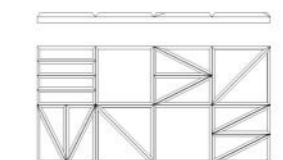

CIRCLE:

STANDARD: 150 mm Ø
L: 300 mm Ø
XL: 600 mm Ø

HALF RECTANGLE:

STANDARD: 150 x 75 mm
L: 300 x 150 mm
XL: 600 x 300 mm

HEXAGON:

STANDARD: 150 x 173 r
L: 300 x 346 r
XL: 600 x 693 r

SQUARED

Our Squared collection was first inspired by the shapes and forms found in or local Tudor architecture.

RANDOM:

DESIGN 1: 1200 x 600 mm

DESIGN 2: 1200 x 600 mm

DESIGN 3: 1200 x 600 mm

DESIGN 4: 1200 x 600 mm

DESIGN 1: 300 x 600 mm

DESIGN 2: 300 x 600 mm

DESIGN 3: 300 x 600 mm

DESIGN 4: 300 x 600 mm

TRIANGLES:

DESIGN 1: 1200 x 600 mm

DESIGN 2: 1200 x 600 mm

DESIGN 3: 1200 x 600 mm

DESIGN 4: 1200 x 600 mm

DESIGN 1: 300 x 600 mm

DESIGN 2: 300 x 600 mm

SQUARE:

STANDARD: 150 x 150 mm
L: 300 x 300 mm
XL: 600 x 600 mm

HALF TRIANGLE:

STANDARD: 150 x 150 mm
L: 300 x 300 mm
XL: 600 x 600 mm

QUARTER TRIANGLE:

STANDARD: 150 x 75 mm
L: 300 x 150 mm
XL: 600 x 300 mm