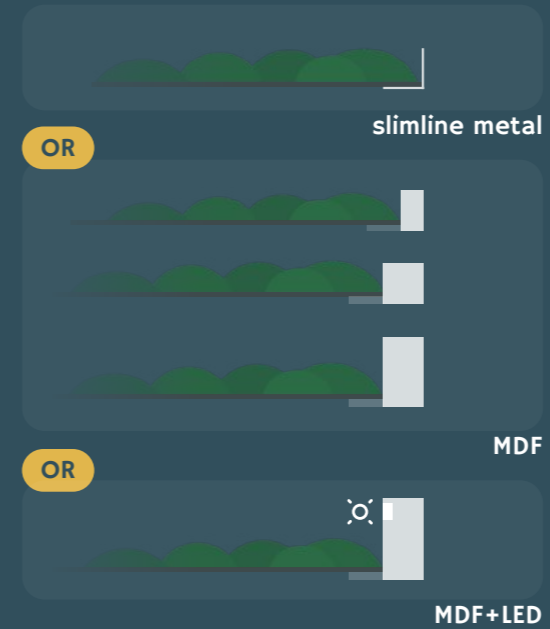

# Additions.framing

NATUREMOSS

Where the edges of the Naturemoss panels are visible or to create an art feature we can provide a selection of framing options.

For some types the moss can be wrapped over the edge of the board, but all types can be supplied with a variety of stylish, simple frame options.

# Framing. **guide**

## Step 1. picture

choose your size

## Step 2. profile

choose your edging