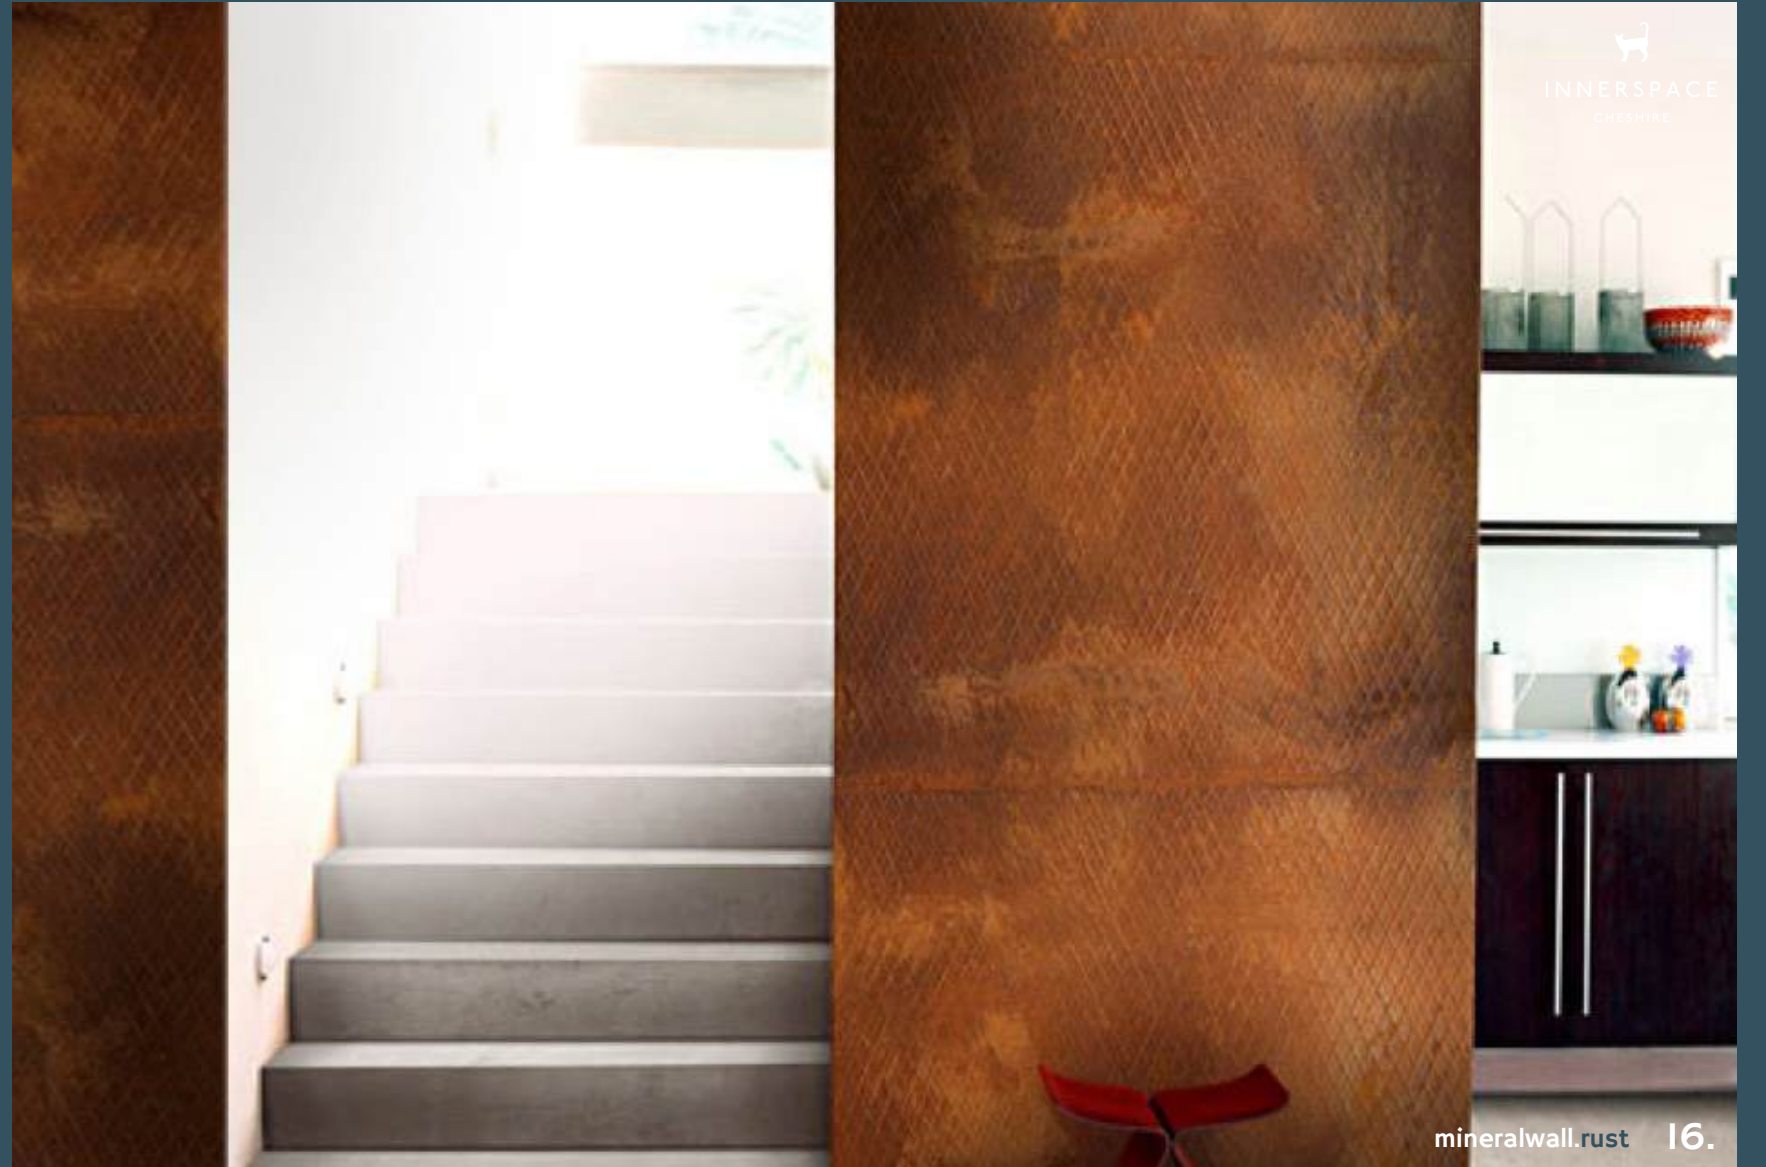

INNERSPACE
CHESHIRE