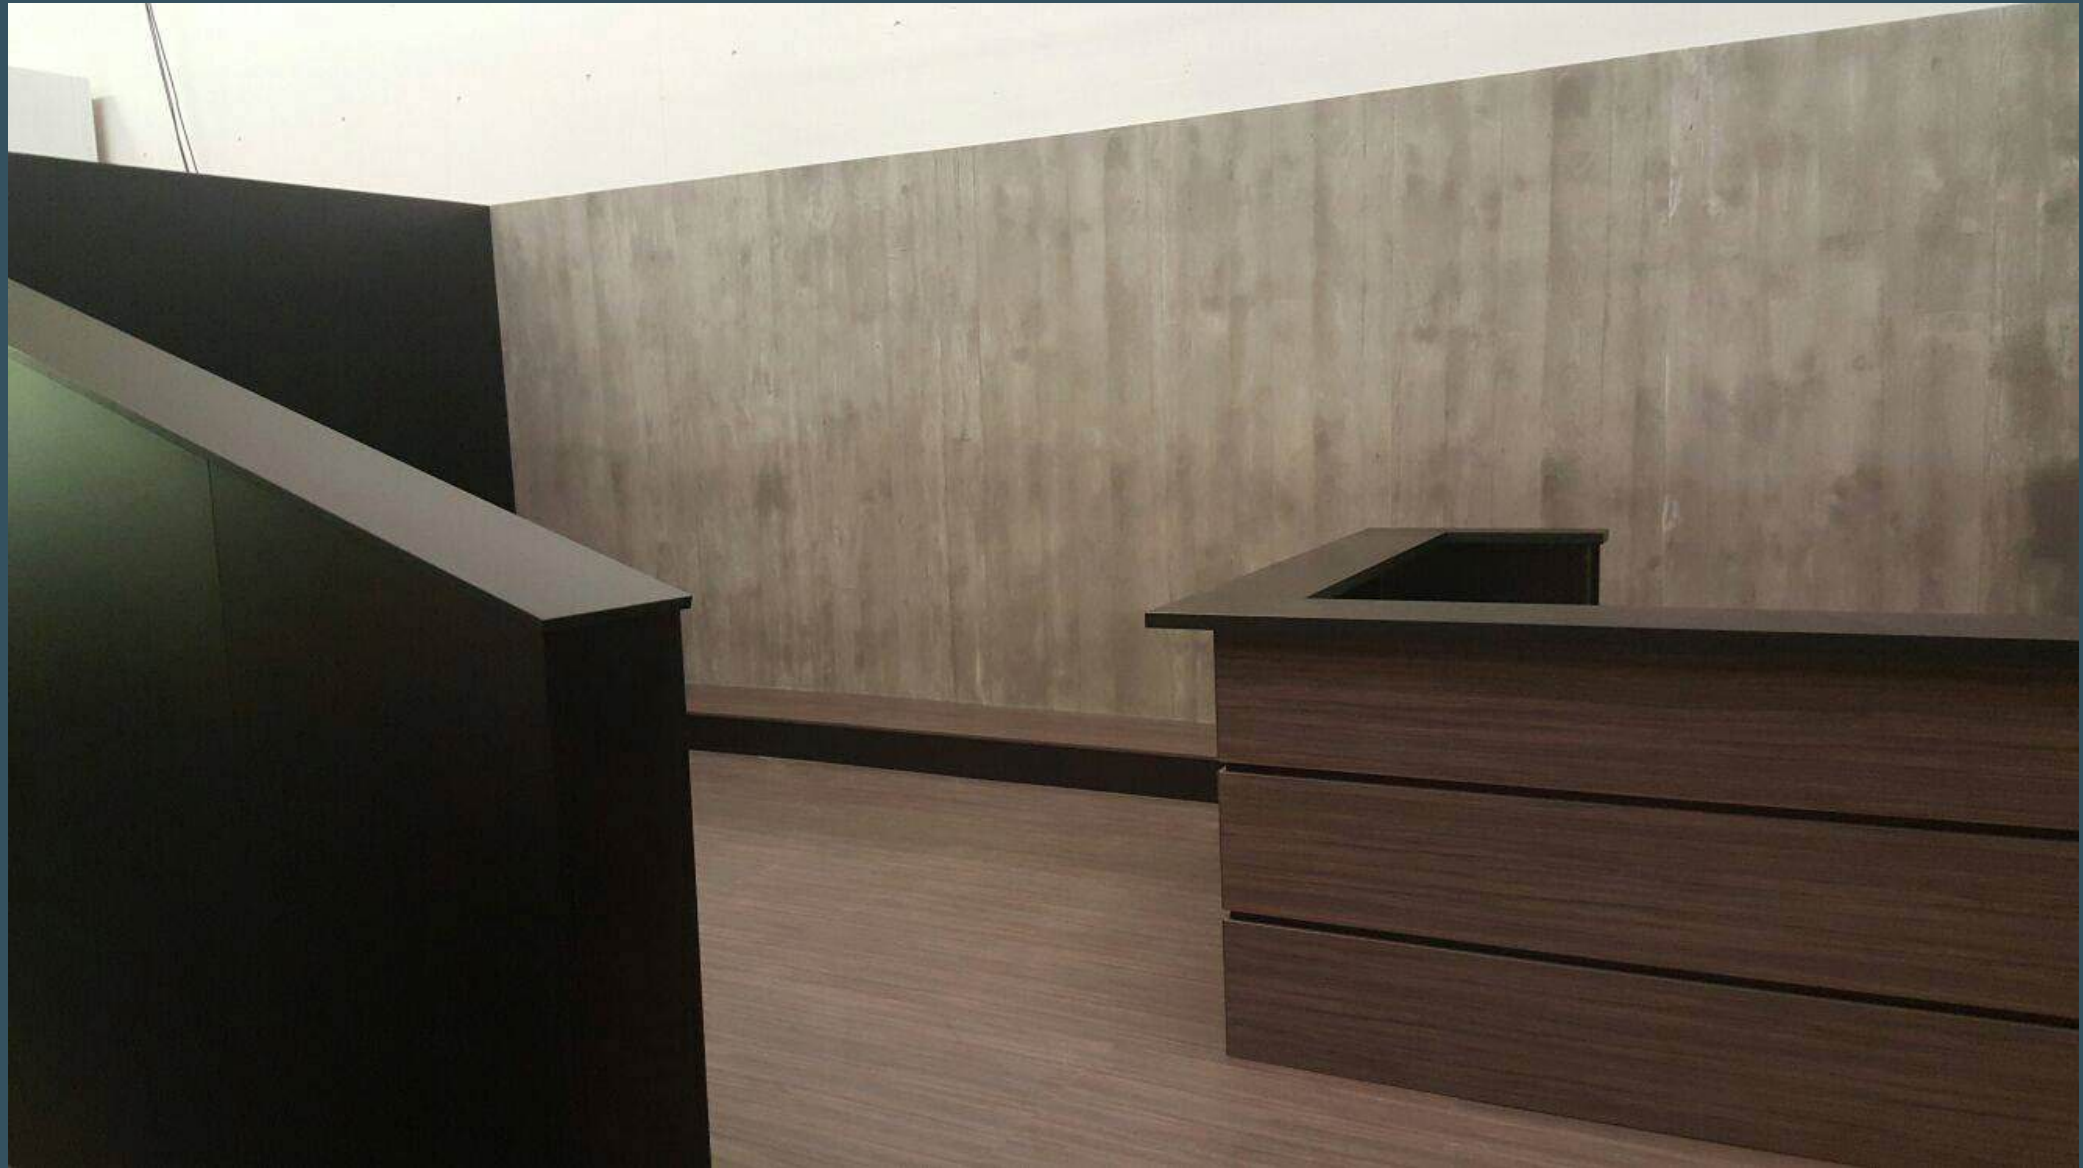

Mineralwall **concrete shutter** 9

Mineralwall **rust** 13

Guide.

Mineralwall **guide** 17

Mineralwall **samples** 19

Mineralwall.concrete plain

URBAN RANGE

Mineralwall concrete plain is a modern, timeless surface with a plain poured finish. The wallpaper thin product makes it highly versatile. It can be used for countertops, floors, walls, and even furniture.

Mineralwall.concrete plain

Mineralwall.concrete shutter

URBAN RANGE

Mineralwall concrete shutter again like concrete plain is a modern, timeless surface. It has a shuttered finish with the imprint of the timber shuttering visible on the surface. It can be used for countertops, floors, walls, and even furniture.

Mineralwall.concrete shutter

Mineralwall.rust

URBAN RANGE

Mineralwall rust's industrial look is highly desirable. Deep orange autumnal tones of rusted steel create an aged and weathered look with a sense of history. Rust on a roll is available in a plain finish creating the effect of rusted sheet metal or in a waffle finish with a much heavier texture.